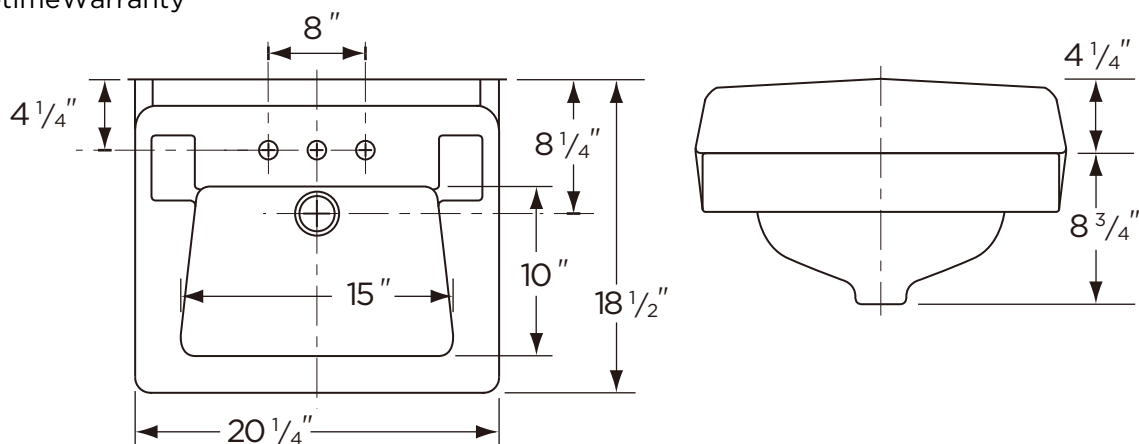

Warranty:

- Limited Lifetime Warranty

Specification: NH-12-658 Shown

Job Name	
Date	
Model Specified	
Quantity	
Customer	
Contractor	
Architect/engineer	

www.gerberonline.com