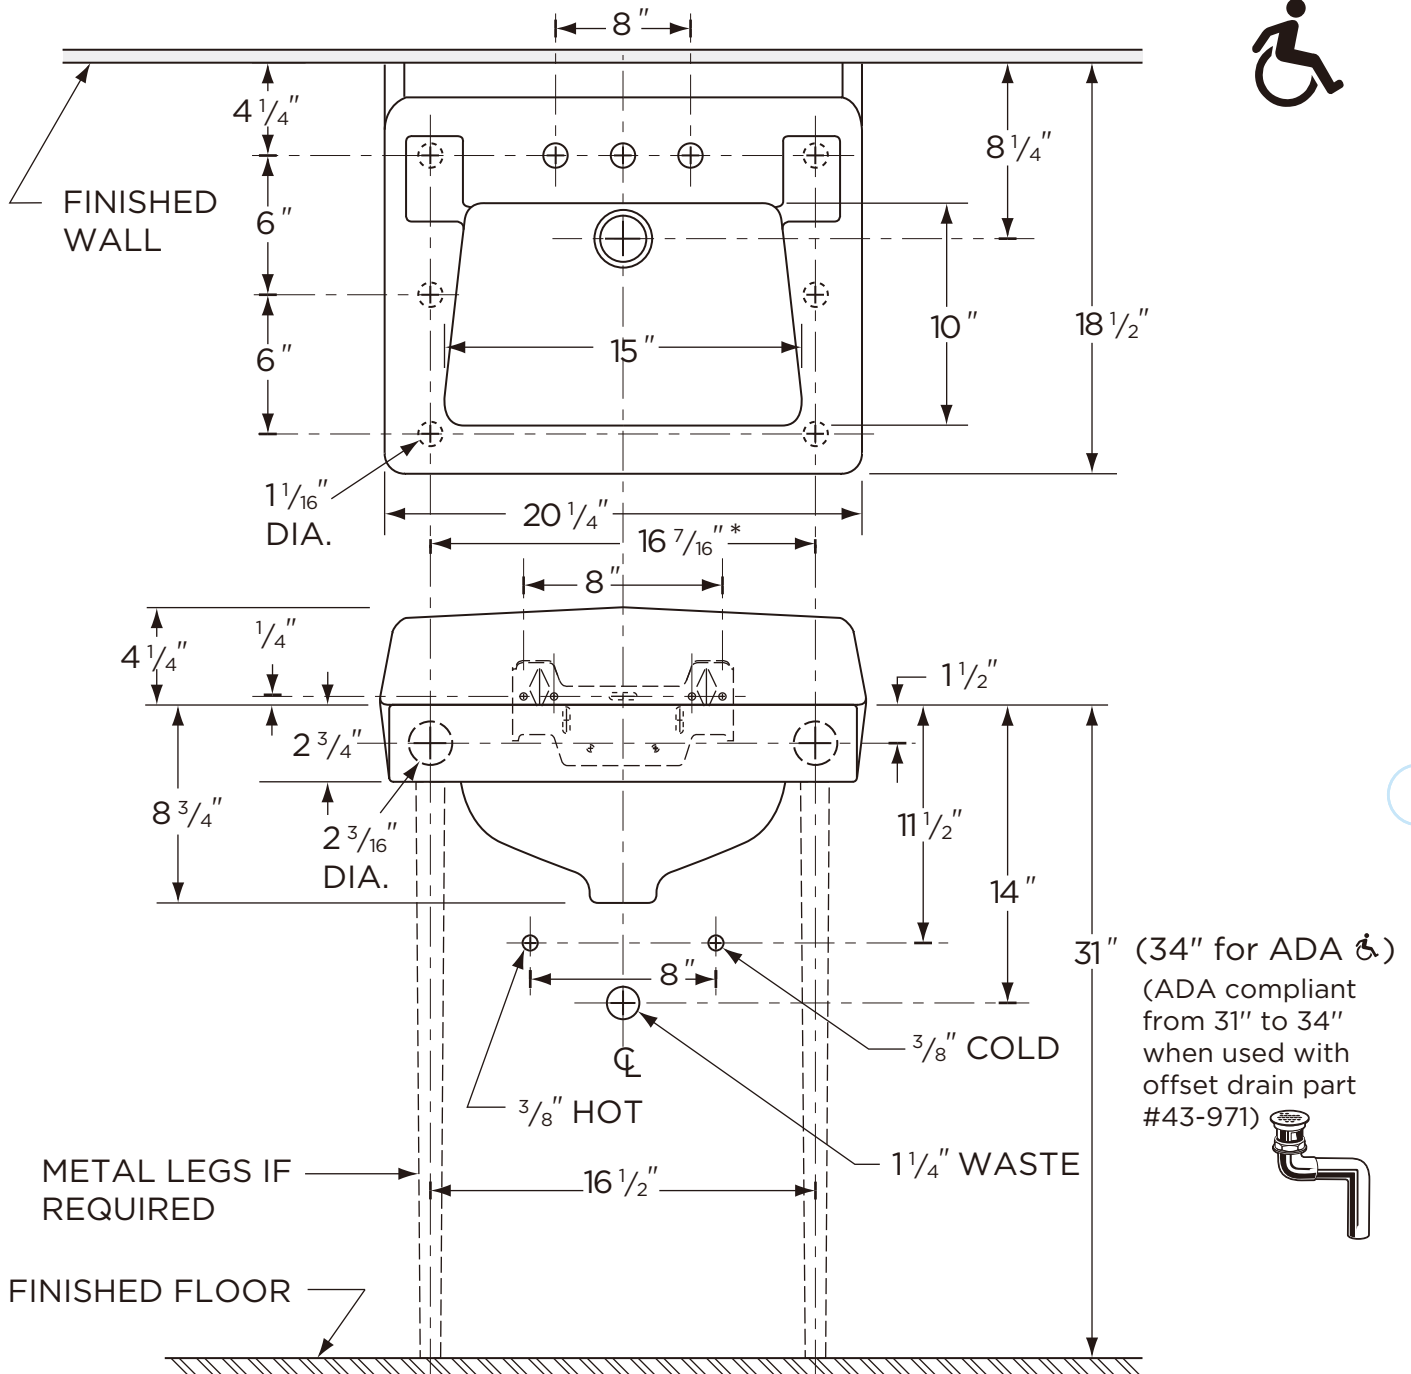

### Features:

- 20" x 18" Back Splash Lavatory
- 8" Centers (NH-12-658)
- 15" x 10" Bowl
- Two Integral Self-Draining Soap Dishes
- Fast Aligning One-Piece Wall Hanger
- Punched for use with Concealed Carrier
- ADA Compliant
- Sealed Overflow design to eliminate contamination of overflow

### Dimensions:

- Height ..... 13"
- Width ..... 20 1/4"
- Depth ..... 18 1/2"
- Back Splash Height ..... 4 1/4"
- Shipping Weight ..... 37 lbs

# GERBER

MONTICELLO II™  
NH-12-658  
Back Splash Lavatory

**NOTES:**

All dimensions are in inches.

\*Punched for use with concealed carrier.  
(Can be used with bracket carriers.)

Illustrations may not be drawn to scale.

**PLUMBERS NOTE:**

Provide suitable reinforcement for all wall supports.

**IMPORTANT:**

Dimensions of fixtures are nominal and may vary within the range of tolerances established by ASME Standard A 112.19.2.