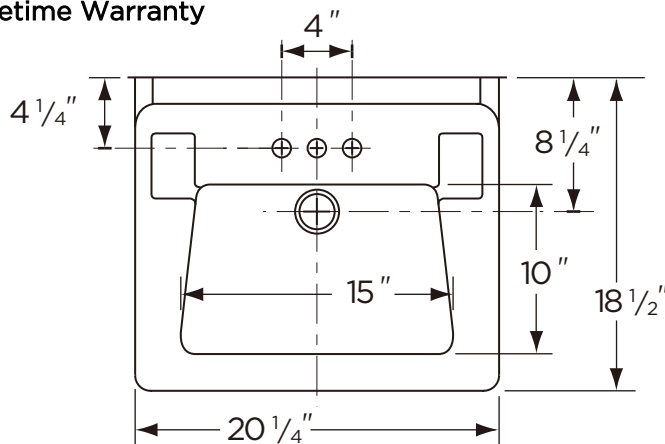

Warranty:

- Limited Lifetime Warranty

Specification: NH-12-654 Shown

Job Name	
Date	
Model Specified	
Quantity	
Customer	
Contractor	
Architect/engineer	

www.gerberonline.com