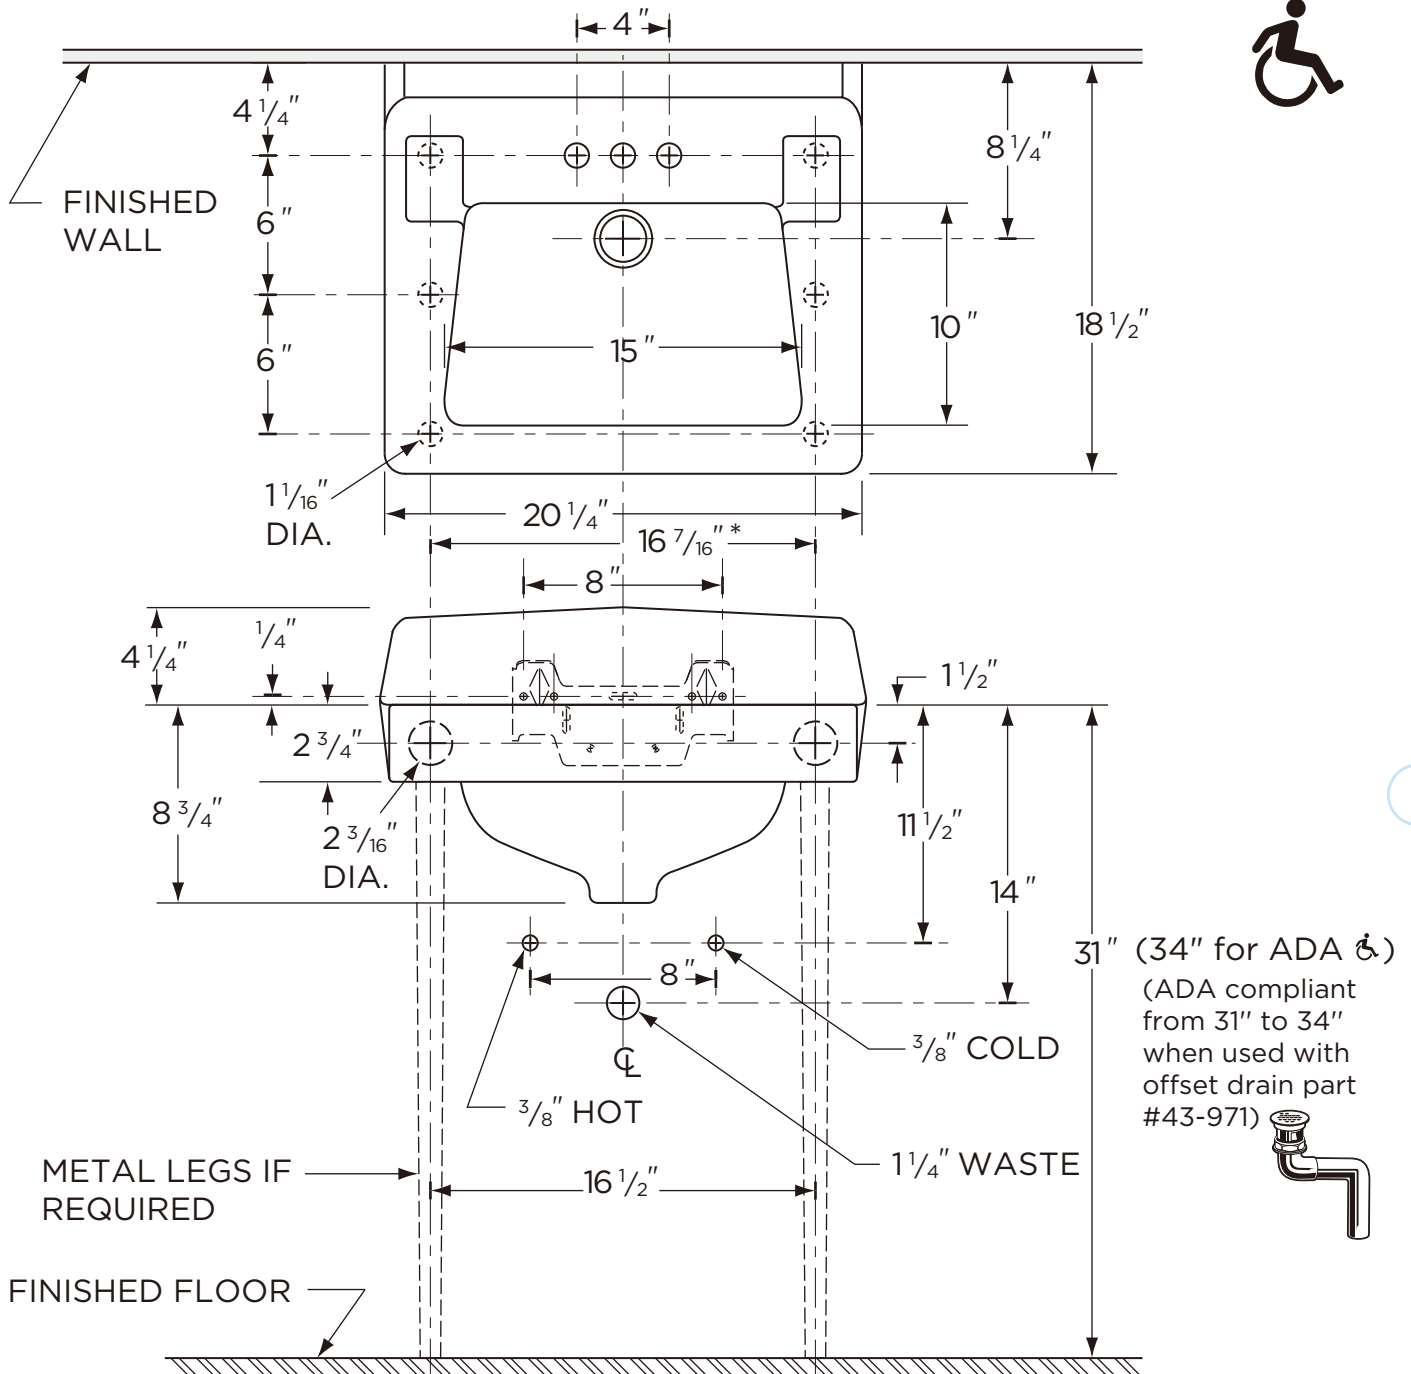

### Features:

- 20" x 18" Back Splash Lavatory
- 4" Centers (NH-12-654)
- 15" x 10" Bowl
- Two Integral Self-Draining Soap Dishes
- Fast Aligning One-Piece Wall Hanger
- Punched for use with Concealed Carrier
- ADA Compliant
- Sealed Overflow design to eliminate contamination of overflow

### Dimensions:

- Height ..... 13"
- Width ..... 20 1/4"
- Depth ..... 18 1/2"
- Back Splash Height ..... 4 1/4"
- Shipping Weight ..... 37 lbs

# GERBER

MONTICELLO II™  
NH-12-654  
Back Splash Lavatory

**NOTES:**  
All dimensions are in inches.  
\*Punched for use with concealed carrier.  
(Can be used with bracket carriers.)  
Illustrations may not be drawn to scale.  
**PLUMBERS NOTE:**  
Provide suitable reinforcement for all wall supports.

**IMPORTANT:**  
Dimensions of fixtures are nominal and may vary within the range of tolerances established by ASME Standard A 112.19.2.