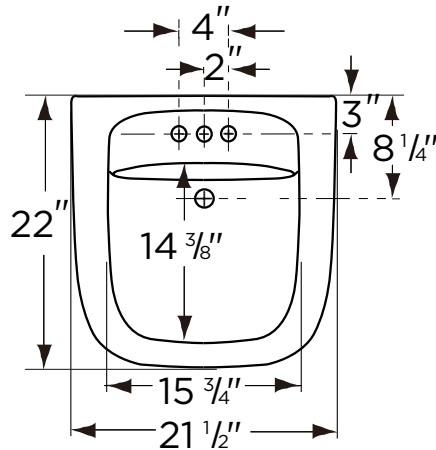

- 22" x 21 1/2" Wall Hung Lavatory
- Recessed self draining deck
- 4" Centers (NH-12-474)
- 15 3/4" x 14 3/8" Bowl
- Optional wall hung shroud (29-832)
- Punched for use with concealed carrier
- ADA Compliant
- Sealed Overflow design to eliminate contamination of overflow.

Dimensions:

Height..... 6 5/8"
 Width..... 21 1/2"
 Depth..... 22"
 Shipping Weight 40 lbs

Warranty:

- Limited Lifetime Warranty

Specifications: Lavatory—#NH-12-474 Shown

Job Name	
Date	
Model Specified	
Quantity	
Customer	
Contractor	
Architect/engineer	

www.gerberonline.com

NOTES:

All dimensions are in inches.

Illustrations may not be drawn to scale.

PLUMBERS NOTE:

Provide suitable reinforcement for all wall supports.

IMPORTANT:

Dimensions of fixtures are nominal and may vary within the range of tolerances established by ASME Standard A 112.19.2.