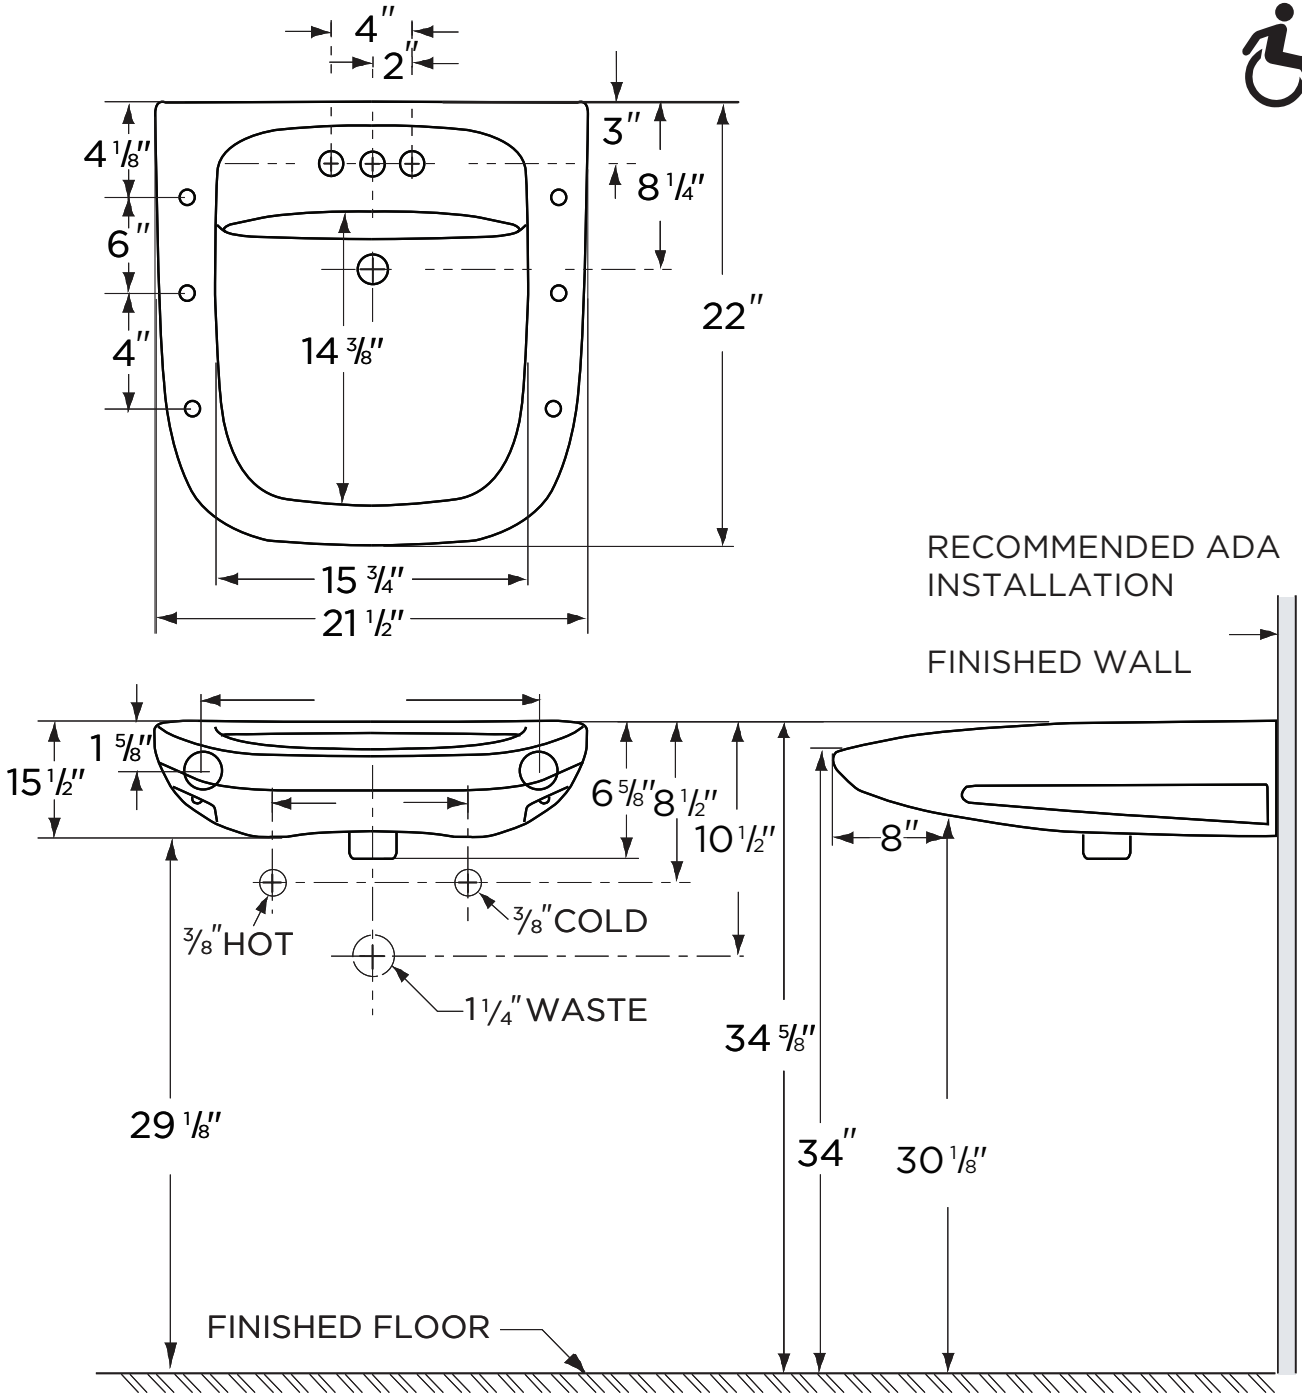

- 22" x 21 1/2" Wall Hung Lavatory
- Recessed self draining deck
- 4" Centers (NH-12-474)
- 15 3/4" x 14 3/8" Bowl
- Optional wall hung shroud (29-832)
- Punched for use with concealed carrier
- ADA Compliant
- Sealed Overflow design to eliminate contamination of overflow.

Dimensions:

Height..... 6 5/8"
 Width..... 21 1/2"
 Depth..... 22"
 Shipping Weight 40 lbs

Warranty:

- Limited Lifetime Warranty

Specifications: Lavatory—#NH-12-474 Shown

Job Name	
Date	
Model Specified	
Quantity	
Customer	
Contractor	
Architect/engineer	

www.gerberonline.com

NOTES:

All dimensions are in inches.

Illustrations may not be drawn to scale.

PLUMBERS NOTE:

Provide suitable reinforcement for all wall supports.

IMPORTANT:

Dimensions of fixtures are nominal and may vary within the range of tolerances established by ASME Standard A 112.19.2.