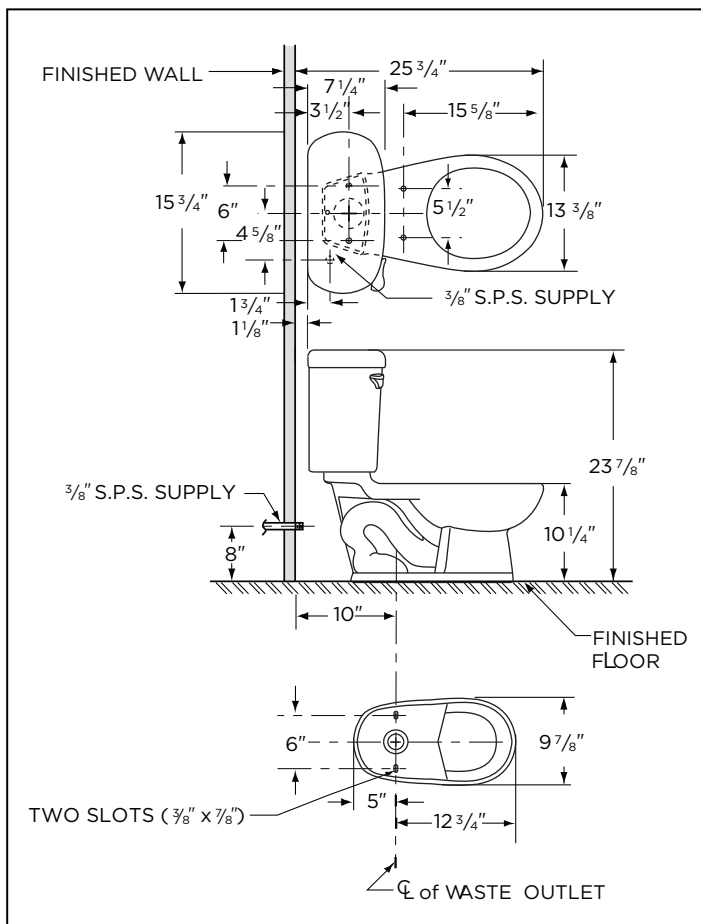

- PeeWee Children's Toilet Ergonomically Designed for Toddlers
- 1.28 gpf/4.8 lpf high efficiency two - piece toilet (HET)
- Dual - fed siphone jet
- Fully Glazed Trapway
- Toilet-In-A-Box configuration
- 3" flush valve
- Color matched front tank cover (white only)
- 2 bolt caps
- Lid locker included
- Toilet seat included
- Wax ring included

Technical Information:

Included Components:

- Combination HE-20-601

Fixtures:

| | |
|-----------------|-----------------|
| Models | HE-20-601 |
| Rough-In | 10" |
| Height | 23 7/8" |
| Width | 15 3/4" |
| Depth | 24 5/8" |
| Trapway | 1 3/4" |
| Water Surface | 8 5/8" x 6 1/2" |
| Shipping Weight | 62 lbs |

Accessories:

- None

Colors/Finishes:

- White

Warranty:

- Limited lifetime warranty

NOTES: All dimensions are in inches. Illustrations may not be drawn to scale.

IMPORTANT:

Dimensions of fixtures are nominal and may vary within the range of tolerances established by ASME standard A 112.19.2 THIS FIXTURE QUALIFIES ACCORDING TO ASME TEST PROCEDURES AS A HIGH EFFICIENCY WATER CLOSET WITH AN AVERAGE CONSUMPTION OF 1.28 gpf (4.8 Lpf) OR LESS.