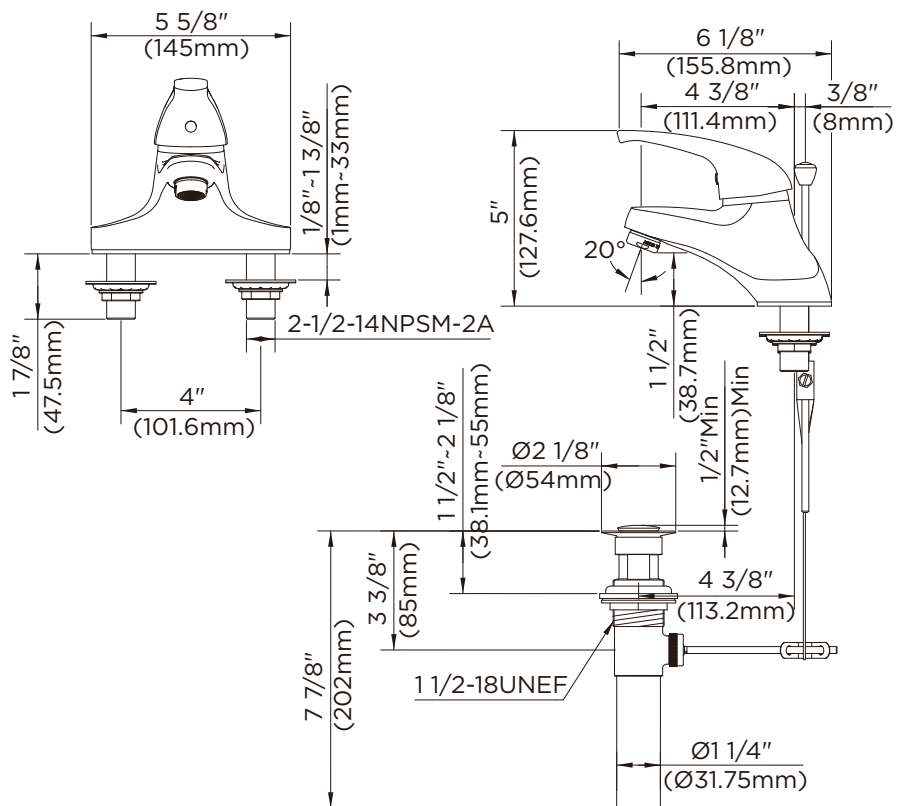

Suffixes Available:

None

Job Name	
Date	
Model Specified	
Quantity	
Customer	
Contractor	
Architect/engineer	

Gerber Toll Free Technical Support: 888-648-6466
www.gerberonline.com