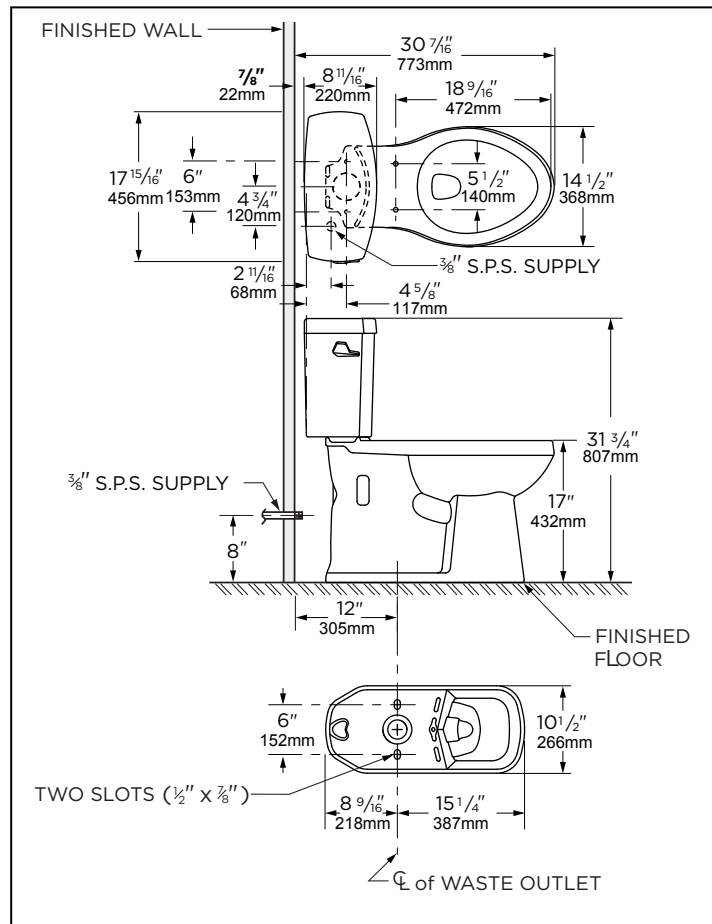

12" Rough-in

Features:

AV-20-828

- Vitreous China
- 17" Tall, ErgoHeight® ADA Elongated Bowl
- 12" Rough-in
- Featuring the "PowerClean" Flush System
- Fluidmaster 400A Fill Valve
- 3" flush valve for maximum water force
- Corrosion resistant Fluidmaster flapper
- Extra-Large Dual fed siphon jets for high power bowl clearing
- Powerful, 100% glazed, 2" trapway to quickly siphon waste from bowl
- Double nut, multi-point tank-to-bowl mounting system for tool-free installation
- Chrome metal tank lever with solid durable brass arm
- Toilet seat not included
- Available April 2018

Technical Information:

Included Components:

- Combination AV-20-828
- Bowl AB-21-828
- Tank AL-28-890

Other Tank Options: (bowl to be purchased separately)

- Tank with Right Hand Lever AL-28-890-97
- Insulated Tank with Lid Locking Device

Fixtures:

Configuration	Two-piece, Elongated ErgoHeight™
Water per Flush	1.6 gpf (6.0 lpf)
Rough-In	12"
Height	31 3/4"
Width	17 15/16"
Depth	29 3/4"
Trapway	2"
Large Water Surface	8 11/16" x 6 5/16"
Product Weight	92 lbs

NOTES: All dimensions are in inches and millimeters. Illustrations may not be drawn to scale.

IMPORTANT:

Dimensions of fixtures are nominal and may vary within the range of tolerances established by ASME standard A 112.19.2 THIS FIXTURE QUALIFIES ACCORDING TO ASME TEST PROCEDURES AS A LOW CONSUMPTION WATER CLOSET WITH AN AVERAGE CONSUMPTION OF 1.6gpf (6 Lpf) OR LESS.