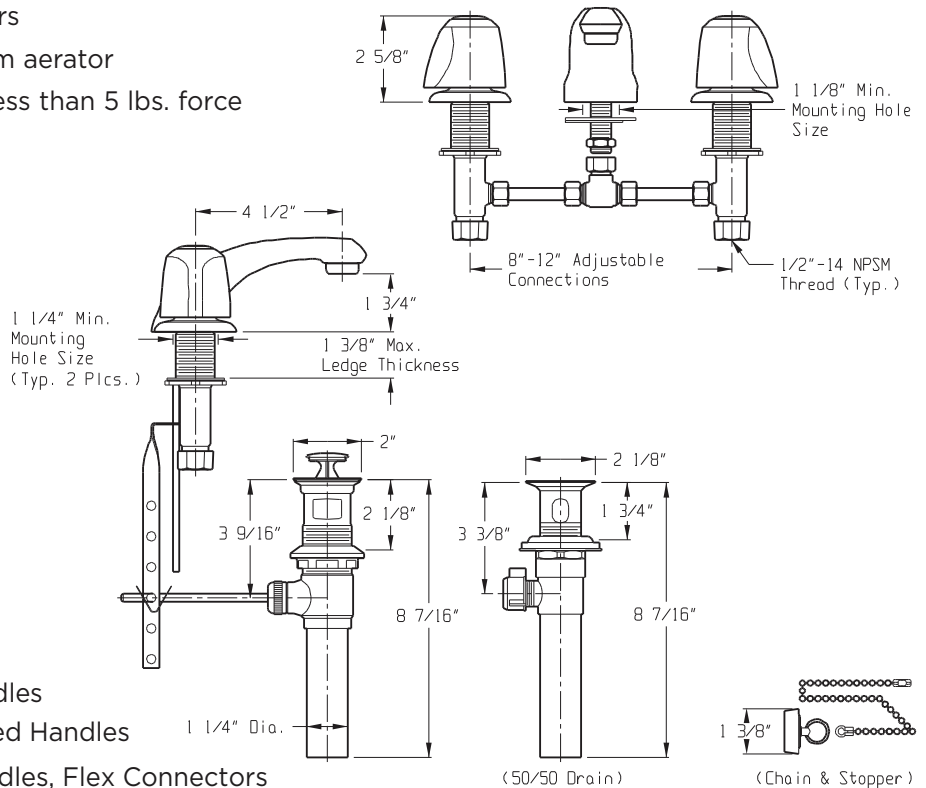

GERBER

Two Handle Widespread Lavatory Faucet

43-071 Series Gerber Classics

Features:

- Cast brass end valves and spout body
- Metal handles with acrylic hot and cold index buttons
- Includes metal pop-up drain G0043973 with color-matching cap and chrome plated tailpiece
- Compression stems with renewable brass seats
- Working parts can be easily replaced
- 8" - 12" rigid copper and flex connectors
- 2.2 gpm (8.3 L/min) @ 60 psi maximum aerator
- ADA compliant handles operate with less than 5 lbs. force

Technical Specifications:

- ASME A112.18.1M
- NSF/ANSI 372
- IAPMO/cUPC
- ICC/ANSI A117.1
- Mass Code

Catalog Numbers:

- 43-071** Metal Pop-up, Metal Handles
- 07-43-071** Metal Pop-up, Metal Fluted Handles
- 43-071-61** Metal Pop-up, Metal Handles, Flex Connectors
- 07-43-071-61** Metal Pop-up, Metal Handles, Flex Connectors

Prefixes Available:

For Less Handles, Ceramic Cartridges, See 53-220 Series 07-
Metal Fluted Handles

Suffixes Available:

- 61 Flexible connectors (std w/ceramic)

Job Name	
Date	
Model Specified	
Quantity	
Customer	
Contractor	
Architect/engineer	