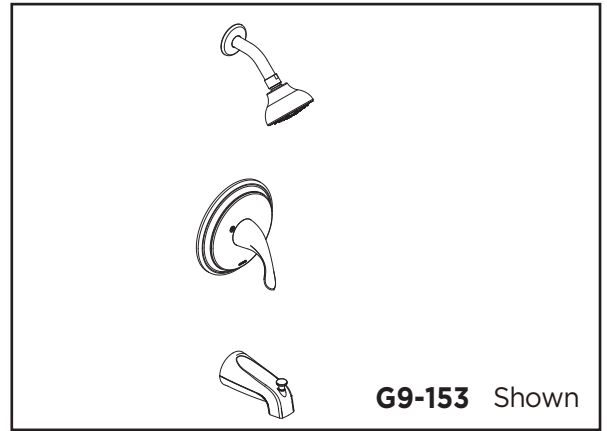

Features:

- Fit Gerber PLUSTM washerless valves GS-315 series and ceramic valves GH-301, GH-305
- Shower at 2.5 gpm @ 80 psi
- Single function showerhead 49-106
- Metal lever handle
- Chrome, brushed nickel or tumbled bronze finish available
- Back to back capability
- Diverter tub spout in thread/slip combination
- Fully ADA compliant
- Limited lifetime warranty

Standards & Certifications:

- ASME A112.18.1M
- CSA B125
- ICC/ANSI A117.1
- IAPMO/cUPC
- MASS Code

Catalog Numbers:

- G9-150** Single Handle & Flange Trim Kit, Chrome
- G9-150-BN** Single Handle & Flange Trim Kit, Brushed Nickel
- G9-150-BR** Single Handle & Flange Trim Kit, Tumbled Bronze
- G9-152** Single Handle Shower Only Trim Kit, Chrome
- G9-152-BN** Single Handle Shower Only Trim Kit, Brushed Nickel
- G9-152-BR** Single Handle Shower Only Trim Kit, Tumbled Bronze
- G9-152-LS** Single Handle Shower Only Trim Kit, Less Shower Head, Chrome
- G9-152-LS-BN** Single Handle Shower Only Trim Kit, Less Shower Head, Brushed Nickel
- G9-153** Single Handle Tub/Shower Trim Kit, Chrome
- G9-153-BN** Single Handle Tub/Shower Trim Kit, Brushed Nickel
- G9-153-BR** Single Handle Tub/Shower Trim Kit, Tumbled Bronze
- G9-153-LS** Single Handle Tub/Shower Trim Kit, Less Shower Head, Chrome
- G9-153-LS-BN** Single Handle Tub/Shower Trim Kit, Less Shower Head, Brushed Nickel

Prefixes Available:

None

Suffixes Available:

None

Job Name	
Date	
Model Specified	
Quantity	
Customer	
Contractor	
Architect/engineer	

SINGLE HANDLE PRESSURE BALANCE TUB & SHOWER VALVES

Critical Dimensions : Rough-in valve GH-305 (w/stops) & GH-301 (Less stops)