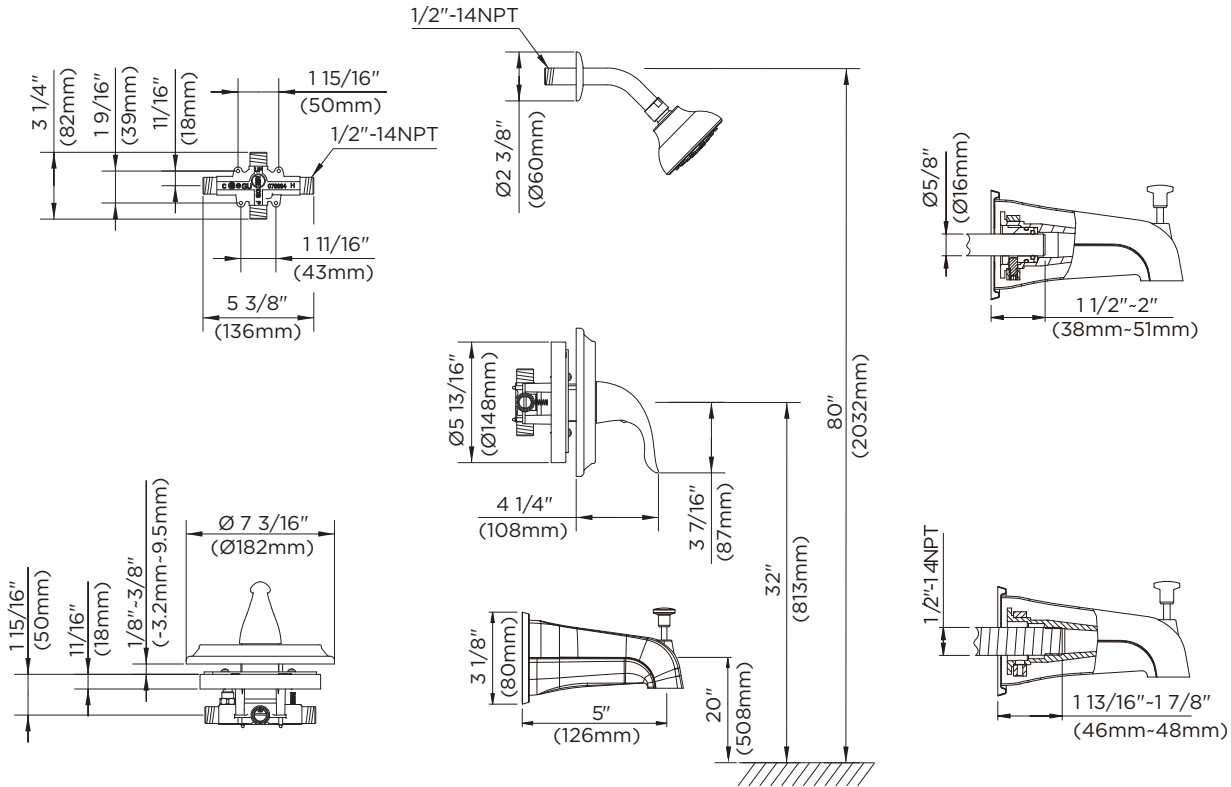

Features:

- Fit Gerber PLUSTM washerless valves GS-315 series and ceramic valves GH-301, GH-305
- Shower at 2.5 gpm @ 80 psi
- Single function showerhead 49-106
- Metal lever handle
- Chrome, brushed nickel or tumbled bronze finish available
- Back to back capability
- Diverter tub spout in thread/slip combination
- Fully ADA compliant
- Limited lifetime warranty

Standards & Certifications:

- ASME A112.18.1M
- CSA B125
- ICC/ANSI A117.1
- IAPMO/cUPC
- MASS Code

Catalog Numbers:

- G9-150** Single Handle & Flange Trim Kit, Chrome
- G9-150-BN** Single Handle & Flange Trim Kit, Brushed Nickel
- G9-150-BR** Single Handle & Flange Trim Kit, Tumbled Bronze
- G9-152** Single Handle Shower Only Trim Kit, Chrome
- G9-152-BN** Single Handle Shower Only Trim Kit, Brushed Nickel
- G9-152-BR** Single Handle Shower Only Trim Kit, Tumbled Bronze
- G9-152-LS** Single Handle Shower Only Trim Kit, Less Shower Head, Chrome
- G9-152-LS-BN** Single Handle Shower Only Trim Kit, Less Shower Head, Brushed Nickel
- G9-153** Single Handle Tub/Shower Trim Kit, Chrome
- G9-153-BN** Single Handle Tub/Shower Trim Kit, Brushed Nickel
- G9-153-BR** Single Handle Tub/Shower Trim Kit, Tumbled Bronze
- G9-153-LS** Single Handle Tub/Shower Trim Kit, Less Shower Head, Chrome
- G9-153-LS-BN** Single Handle Tub/Shower Trim Kit, Less Shower Head, Brushed Nickel

Prefixes Available:

None

Suffixes Available:

None

Job Name	
Date	
Model Specified	
Quantity	
Customer	
Contractor	
Architect/engineer	

SINGLE HANDLE PRESSURE BALANCE TUB & SHOWER VALVES

Critical Dimensions : Rough-in valve GH-305 (w/stops) & GH-301 (Less stops)

GERBER PLUS™ VALVES

Critical Dimensions : Rough-in valve GS-315 (PK) (w/stops) & GS-313-PK (w/stops)

Critical Dimensions : Rough-in valve GS-314-PK (w/stops) & GS-317-PK (w/stops)