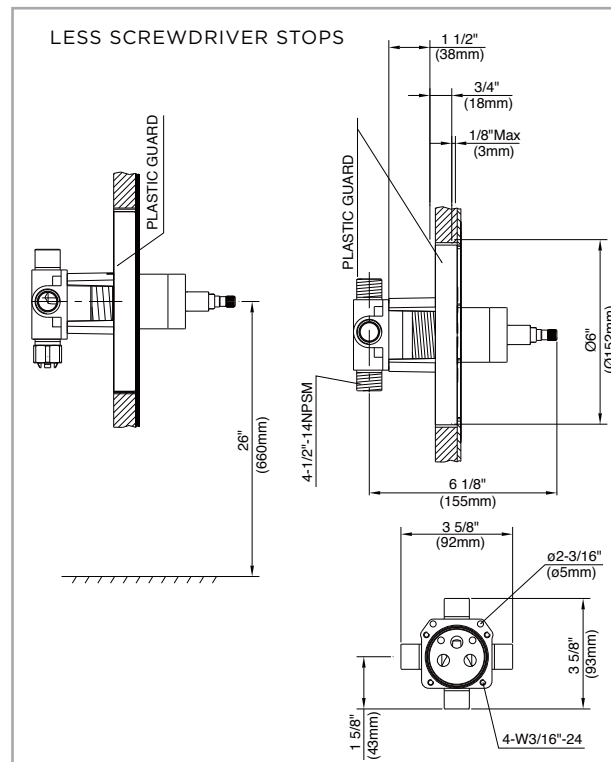

Features:

- Fit Gerber PLUSTM washerless valves GS-315 series and ceramic valves GH-301, GH-305
- Shower at 2.5 gpm @ 80 psi
- Single function showerhead 49-106
- Metal lever handle
- Chrome, brushed nickel or tumbled bronze finish available
- Back to back capability
- Diverter tub spout in thread/slip combination
- Fully ADA compliant
- Limited lifetime warranty

Standards & Certifications:

- ASME A112.18.1M
- CSA B125
- ICC/ANSI A117.1
- IAPMO/cUPC
- MASS Code

Catalog Numbers:

- G9-150** Single Handle & Flange Trim Kit, Chrome
- G9-150-BN** Single Handle & Flange Trim Kit, Brushed Nickel
- G9-150-BR** Single Handle & Flange Trim Kit, Tumbled Bronze
- G9-152** Single Handle Shower Only Trim Kit, Chrome
- G9-152-BN** Single Handle Shower Only Trim Kit, Brushed Nickel
- G9-152-BR** Single Handle Shower Only Trim Kit, Tumbled Bronze
- G9-152-LS** Single Handle Shower Only Trim Kit, Less Shower Head, Chrome
- G9-152-LS-BN** Single Handle Shower Only Trim Kit, Less Shower Head, Brushed Nickel
- G9-153** Single Handle Tub/Shower Trim Kit, Chrome
- G9-153-BN** Single Handle Tub/Shower Trim Kit, Brushed Nickel
- G9-153-BR** Single Handle Tub/Shower Trim Kit, Tumbled Bronze
- G9-153-LS** Single Handle Tub/Shower Trim Kit, Less Shower Head, Chrome
- G9-153-LS-BN** Single Handle Tub/Shower Trim Kit, Less Shower Head, Brushed Nickel

Prefixes Available:

None

Suffixes Available:

None

Job Name	
Date	
Model Specified	
Quantity	
Customer	
Contractor	
Architect/engineer	

SINGLE HANDLE PRESSURE BALANCE TUB & SHOWER VALVES

Critical Dimensions : Rough-in valve GH-305 (w/stops) & GH-301 (Less stops)

GERBER PLUS™ VALVES

Critical Dimensions : Rough-in valve GS-315 (PK) (w/stops) & GS-313-PK (w/stops)

Critical Dimensions : Rough-in valve GS-314-PK (w/stops) & GS-317-PK (w/stops)