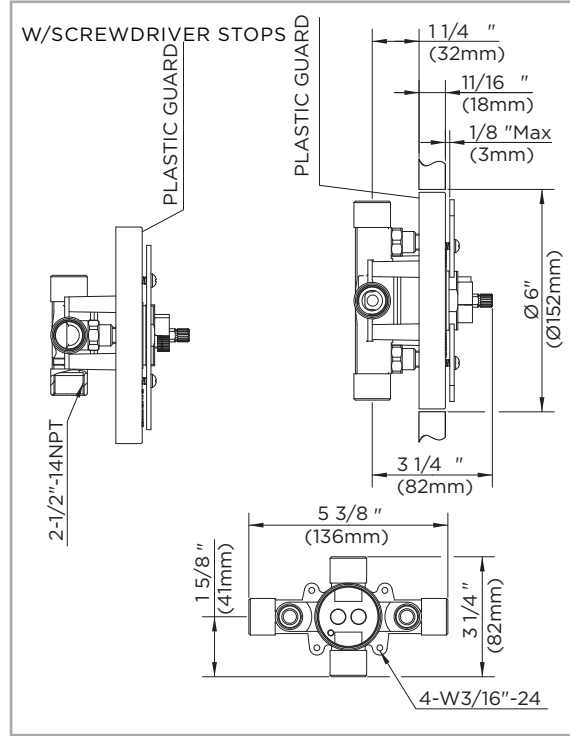

Standards & Certifications:

- ASME A112.18.1M
- CSA B125
- ICC/ANSI A117.1
- IAPMO/cUPC
- MASS Code

Catalog Numbers:

- G9-150** Single Handle & Flange Trim Kit, Chrome
- G9-150-BN** Single Handle & Flange Trim Kit, Brushed Nickel
- G9-150-BR** Single Handle & Flange Trim Kit, Tumbled Bronze
- G9-152** Single Handle Shower Only Trim Kit, Chrome
- G9-152-BN** Single Handle Shower Only Trim Kit, Brushed Nickel
- G9-152-BR** Single Handle Shower Only Trim Kit, Tumbled Bronze
- G9-152-LS** Single Handle Shower Only Trim Kit, Less Shower Head, Chrome
- G9-152-LS-BN** Single Handle Shower Only Trim Kit, Less Shower Head, Brushed Nickel
- G9-153** Single Handle Tub/Shower Trim Kit, Chrome
- G9-153-BN** Single Handle Tub/Shower Trim Kit, Brushed Nickel
- G9-153-BR** Single Handle Tub/Shower Trim Kit, Tumbled Bronze
- G9-153-LS** Single Handle Tub/Shower Trim Kit, Less Shower Head, Chrome
- G9-153-LS-BN** Single Handle Tub/Shower Trim Kit, Less Shower Head, Brushed Nickel

Prefixes Available:

None

Suffixes Available:

None

Job Name	
Date	
Model Specified	
Quantity	
Customer	
Contractor	
Architect/engineer	

SINGLE HANDLE PRESSURE BALANCE TUB & SHOWER VALVES

Critical Dimensions : Rough-in valve GH-305 (w/stops) & GH-301 (Less stops)

GERBER PLUS™ VALVES

Critical Dimensions : Rough-in valve GS-315 (PK) (w/stops) & GS-313-PK (w/stops)

Critical Dimensions : Rough-in valve GS-314-PK (w/stops) & GS-317-PK (w/stops)