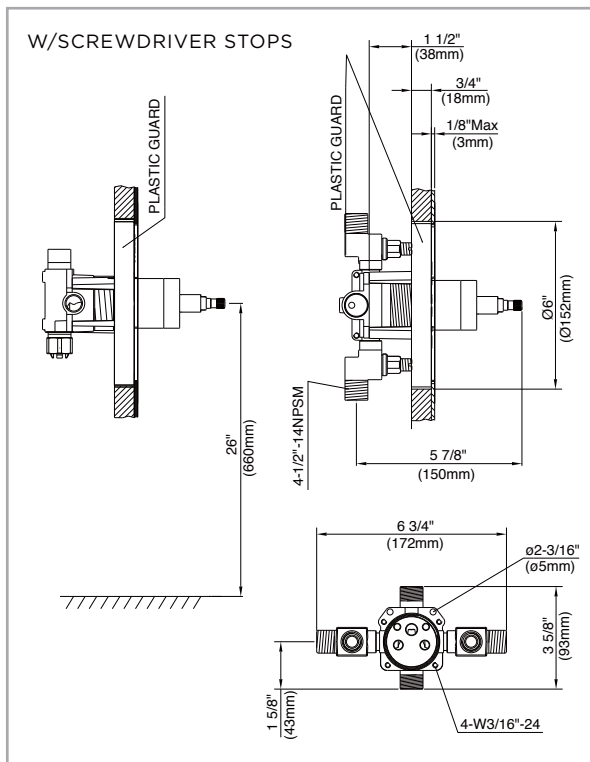

Features:

- Fit Gerber PLUSTM washerless valves GS-315 series and ceramic valves GH-301, GH-305
- Shower at 2.5 gpm @ 80 psi
- Single function showerhead 49-106
- Metal lever handle
- Chrome, brushed nickel or tumbled bronze finish available
- Back to back capability
- Diverter tub spout in thread/slip combination
- Fully ADA compliant
- Limited lifetime warranty

Standards & Certifications:

- ASME A112.18.1M
- CSA B125
- ICC/ANSI A117.1
- IAPMO/cUPC
- MASS Code

Catalog Numbers:

- G9-150** Single Handle & Flange Trim Kit, Chrome
- G9-150-BN** Single Handle & Flange Trim Kit, Brushed Nickel
- G9-150-BR** Single Handle & Flange Trim Kit, Tumbled Bronze
- G9-152** Single Handle Shower Only Trim Kit, Chrome
- G9-152-BN** Single Handle Shower Only Trim Kit, Brushed Nickel
- G9-152-BR** Single Handle Shower Only Trim Kit, Tumbled Bronze
- G9-152-LS** Single Handle Shower Only Trim Kit, Less Shower Head, Chrome
- G9-152-LS-BN** Single Handle Shower Only Trim Kit, Less Shower Head, Brushed Nickel
- G9-153** Single Handle Tub/Shower Trim Kit, Chrome
- G9-153-BN** Single Handle Tub/Shower Trim Kit, Brushed Nickel
- G9-153-BR** Single Handle Tub/Shower Trim Kit, Tumbled Bronze
- G9-153-LS** Single Handle Tub/Shower Trim Kit, Less Shower Head, Chrome
- G9-153-LS-BN** Single Handle Tub/Shower Trim Kit, Less Shower Head, Brushed Nickel

Prefixes Available:

None

Suffixes Available:

None

Job Name	
Date	
Model Specified	
Quantity	
Customer	
Contractor	
Architect/engineer	

SINGLE HANDLE PRESSURE BALANCE TUB & SHOWER VALVES

Critical Dimensions : Rough-in valve GH-305 (w/stops) & GH-301 (Less stops)

GERBER PLUS™ VALVES

Critical Dimensions : Rough-in valve GS-315 (PK) (w/stops) & GS-313-PK (w/stops)

Critical Dimensions : Rough-in valve GS-314-PK (w/stops) & GS-317-PK (w/stops)