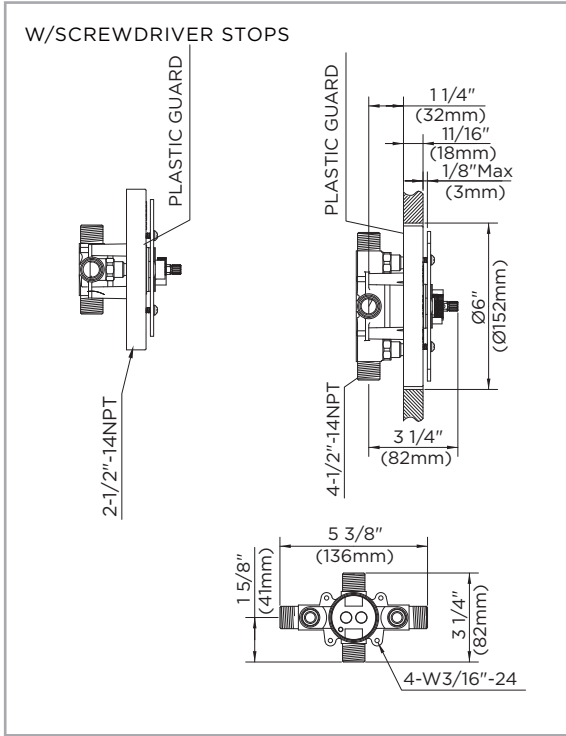

Standards & Certifications:

- ASME A112.18.1M
- CSA B125
- ICC/ANSI A117.1
- IAPMO/cUPC
- MASS Code

Catalog Numbers:

- G9-150** Single Handle & Flange Trim Kit, Chrome
- G9-150-BN** Single Handle & Flange Trim Kit, Brushed Nickel
- G9-150-BR** Single Handle & Flange Trim Kit, Tumbled Bronze
- G9-152** Single Handle Shower Only Trim Kit, Chrome
- G9-152-BN** Single Handle Shower Only Trim Kit, Brushed Nickel
- G9-152-BR** Single Handle Shower Only Trim Kit, Tumbled Bronze
- G9-152-LS** Single Handle Shower Only Trim Kit, Less Shower Head, Chrome
- G9-152-LS-BN** Single Handle Shower Only Trim Kit, Less Shower Head, Brushed Nickel
- G9-153** Single Handle Tub/Shower Trim Kit, Chrome
- G9-153-BN** Single Handle Tub/Shower Trim Kit, Brushed Nickel
- G9-153-BR** Single Handle Tub/Shower Trim Kit, Tumbled Bronze
- G9-153-LS** Single Handle Tub/Shower Trim Kit, Less Shower Head, Chrome
- G9-153-LS-BN** Single Handle Tub/Shower Trim Kit, Less Shower Head, Brushed Nickel

Prefixes Available:

None

Suffixes Available:

None

Job Name	
Date	
Model Specified	
Quantity	
Customer	
Contractor	
Architect/engineer	

SINGLE HANDLE PRESSURE BALANCE TUB & SHOWER VALVES

Critical Dimensions : Rough-in valve GH-305 (w/stops) & GH-301 (Less stops)

GERBER PLUS™ VALVES

Critical Dimensions : Rough-in valve GS-315 (PK) (w/stops) & GS-313-PK (w/stops)

Critical Dimensions : Rough-in valve GS-314-PK (w/stops) & GS-317-PK (w/stops)