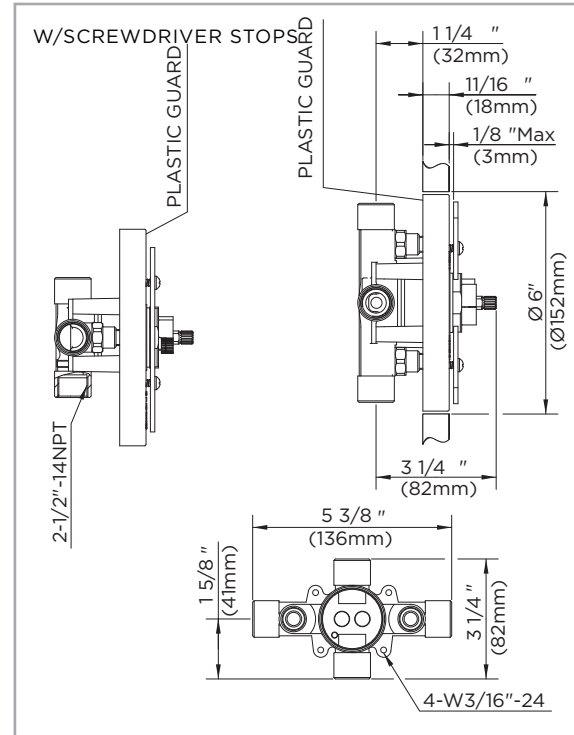

## Tub/Shower Fitting

### SINGLE HANDLE PRESSURE BALANCE TUB & SHOWER VALVES

Critical Dimensions : Rough-in valve GH-305 (w/stops) & GH-301 (Less stops)

### GERBER PLUS VALVES

Critical Dimensions : Rough-in valve GS-315 (PK) (w/stops) & GS-313-PK (w/stops)

Critical Dimensions : Rough-in valve GS-314-PK (w/stops) & GS-317-PK (w/stops)