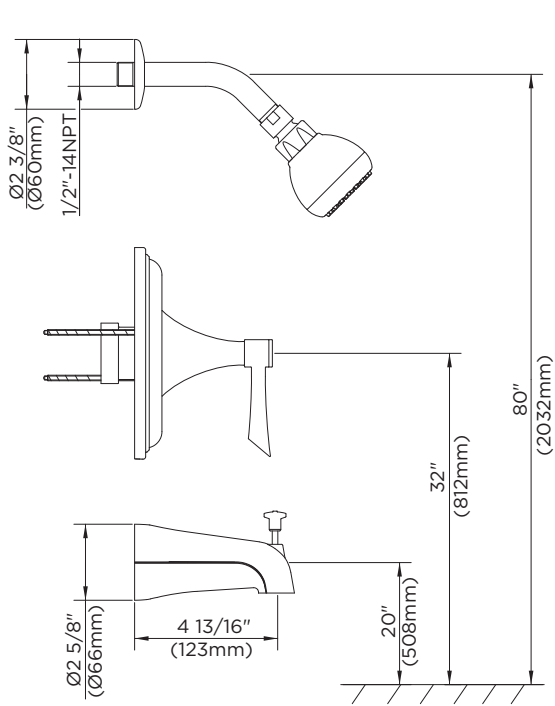

#### Features:

- Traditional styling
- 2 3/4" faceplate
- Shower at 2.5 gpm @ 80 psi
- Chrome and Brushed Nickel finishes
- Fit on Gerber PLUS™ washerless valves GS-315 series and ceramic valves GH-301, GH-305
- Single function showerhead
- Back to back capability
- Diverter tub spout in thread/slip combination
- 4 3/4" tub spout length
- Fully ADA compliant
- Limited Lifetime Warranty

#### Catalog Numbers:

- G9-070** Single handle and flange trim kit, Chrome
- G9-070-BN** Single handle and flange trim kit, Brushed Nickel
- G9-070-RB** Single handle and flange trim kit, Oil Rub Bronze
- G9-072** Shower only trim kit, Chrome
- G9-072-BN** Shower only trim kit, Brushed Nickel
- G9-072-RB** Shower only trim kit, Oil Rub Bronze
- G9-073** Tub/Shower Trim Kit, Chrome
- G9-073-BN** Tub/Shower Trim Kit, Brushed Nickel
- G9-073-RB** Tub/Shower Trim Kit, Oil Rub Bronze

#### Suffixes Available:

None

Job Name	
Date	
Model Specified	
Quantity	
Customer	
Contractor	
Architect/engineer	

Gerber Toll Free Technical Support: 888-648-6466  
www.gerberonline.com

## Tub/Shower Fitting