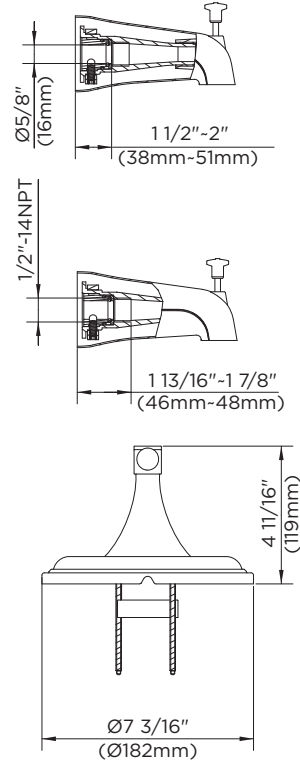

#### Features:

- Traditional styling
- 2 3/4" faceplate
- Shower at 2.5 gpm @ 80 psi
- Chrome and Brushed Nickel finishes
- Fit on Gerber PLUS™ washerless valves GS-315 series and ceramic valves GH-301, GH-305
- Single function showerhead
- Back to back capability
- Diverter tub spout in thread/slip combination
- 4 3/4" tub spout length
- Fully ADA compliant
- Limited Lifetime Warranty

## Tub/Shower Fitting