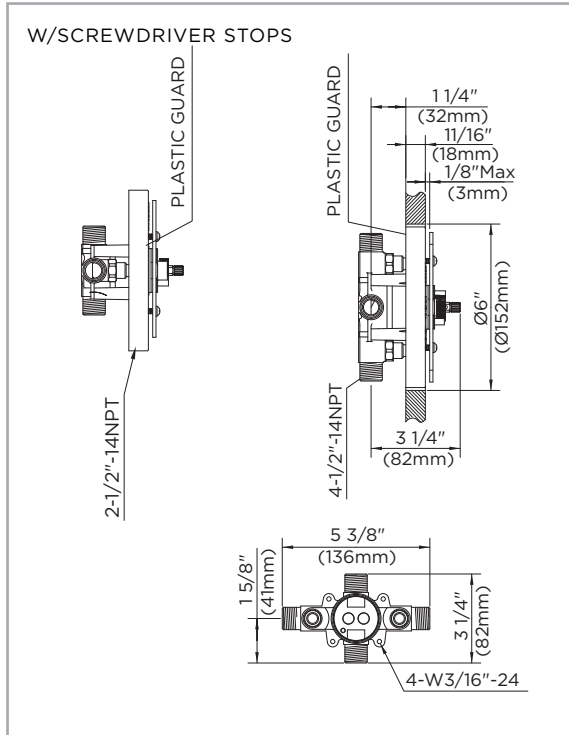

## Tub/Shower Fitting

### SINGLE HANDLE PRESSURE BALANCE TUB & SHOWER VALVES

Critical Dimensions : Rough-in valve GH-305 (w/stops) & GH-301 (Less stops)

### GERBER PLUS VALVES

Critical Dimensions : Rough-in valve GS-315 (PK) (w/stops) & GS-313-PK (w/stops)

Critical Dimensions : Rough-in valve GS-314-PK (w/stops) & GS-317-PK (w/stops)