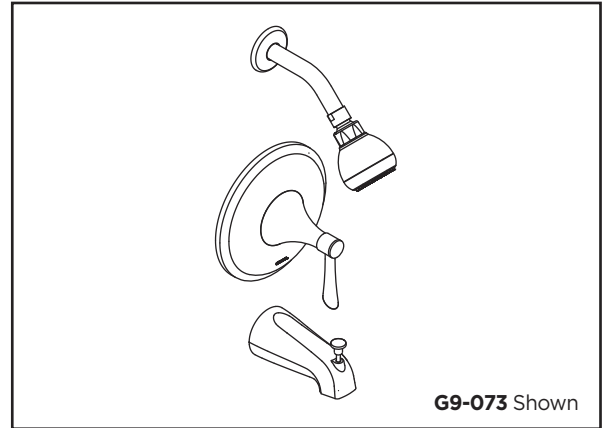

#### Features:

- Traditional styling
- 2 3/4" faceplate
- Shower at 2.5 gpm @ 80 psi
- Chrome and Brushed Nickel finishes
- Fit on Gerber PLUS™ washerless valves GS-315 series and ceramic valves GH-301, GH-305
- Single function showerhead
- Back to back capability
- Diverter tub spout in thread/slip combination
- 4 3/4" tub spout length
- Fully ADA compliant
- Limited Lifetime Warranty