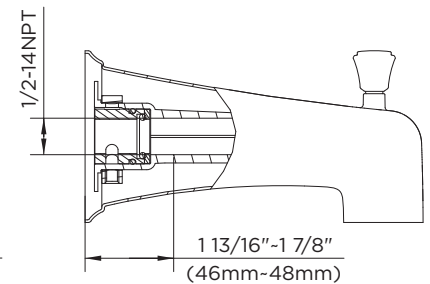

Features:

- Metal construction
- Spout with diverter
- Thread or slip combination available
- 6 3/4" tub spout length
- Chrome or brushed nickel finishes available
- Back to back capability
- Limited lifetime warranty

Standards & Certifications:

- None

Catalog Numbers:

85-198 Tub Spout, Chrome

85-198-BN Tub Spout, Brushed Nickel

Prefixes Available:

None

Suffixes Available:

None

Used in Faucet:

G9-063 Logan Square tub/shower trim kit

G9-063-LS Logan Square tub/shower trim kit, less showerhead

Job Name	
Date	
Model Specified	
Quantity	
Customer	
Contractor	
Architect/engineer	