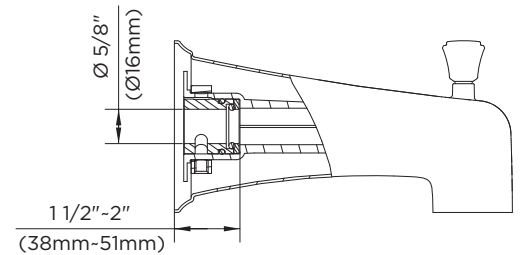

Features:

- Metal construction
- Spout with diverter
- Thread or slip combination available
- 6 3/4" tub spout length
- Chrome or brushed nickel finishes available
- Back to back capability
- Limited lifetime warranty

Standards & Certifications:

- None

Catalog Numbers:

85-198 Tub Spout, Chrome

85-198-BN Tub Spout, Brushed Nickel

Prefixes Available:

None

Suffixes Available:

None

Used in Faucet:

G9-063 Logan Square tub/shower trim kit

G9-063-LS Logan Square tub/shower trim kit, less showerhead

Job Name	
Date	
Model Specified	
Quantity	
Customer	
Contractor	
Architect/engineer	