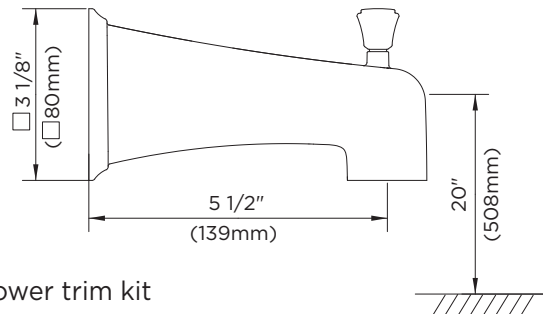

Features:

- Metal construction
- Spout with diverter
- Thread or slip combination available
- 6 3/4" tub spout length
- Chrome or brushed nickel finishes available
- Back to back capability
- Limited lifetime warranty

Standards & Certifications:

- None

Catalog Numbers:

85-198 Tub Spout, Chrome

85-198-BN Tub Spout, Brushed Nickel

Prefixes Available:

None

Suffixes Available:

None

Used in Faucet:

G9-063 Logan Square tub/shower trim kit

G9-063-LS Logan Square tub/shower trim kit, less showerhead

Job Name	
Date	
Model Specified	
Quantity	
Customer	
Contractor	
Architect/engineer	