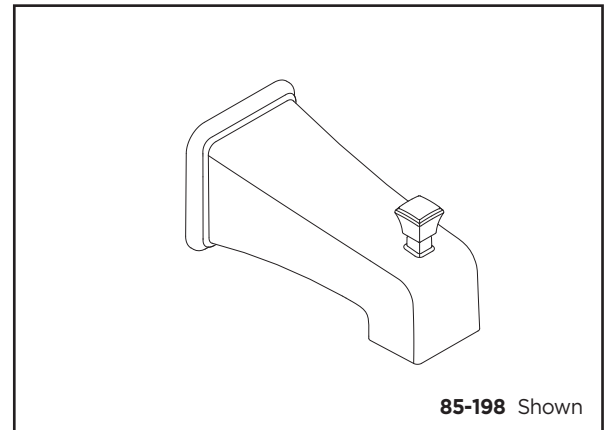

Features:

- Metal construction
- Spout with diverter
- Thread or slip combination available
- 6 3/4" tub spout length
- Chrome or brushed nickel finishes available
- Back to back capability
- Limited lifetime warranty

Standards & Certifications:

- None

Catalog Numbers:

85-198 Tub Spout, Chrome

85-198-BN Tub Spout, Brushed Nickel

Prefixes Available:

None

Suffixes Available:

None

Used in Faucet:

G9-063 Logan Square tub/shower trim kit

G9-063-LS Logan Square tub/shower trim kit, less showerhead

Job Name	
Date	
Model Specified	
Quantity	
Customer	
Contractor	
Architect/engineer	