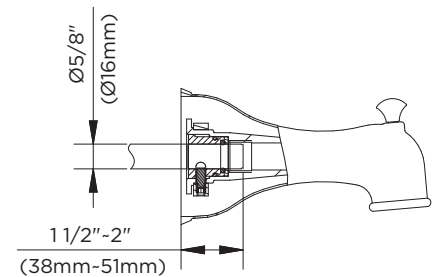

Features:

- Metal construction
- Spout with diverter
- Thread or slip combination available
- 5 1/2" tub spout length
- Chrome, brushed nickel or oil rubbed bronze finishes available

Standards & Certifications:

- None

Catalog Numbers:

- 85-194** Tub Spout, Chrome
85-194-BN Tub Spout, Brushed Nickel
85-194-RB Tub Spout, Oil Rubbed Bronze

Prefixes Available:

None

Suffixes Available:

None

Used in Faucet:

- G9-030** Brianne tub/shower trim kit
G9-030-LS Brianne tub/shower trim kit, less showerhead
G9-103 Carol Stream tub/shower trim kit
G9-103-LS Carol Stream tub/shower trim kit, less showerhead

Job Name	
Date	
Model Specified	
Quantity	
Customer	
Contractor	
Architect/engineer	