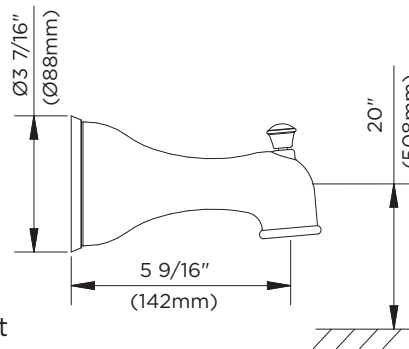

Features:

- Metal construction
- Spout with diverter
- Thread or slip combination available
- 5 1/2" tub spout length
- Chrome, brushed nickel or oil rubbed bronze finishes available

Standards & Certifications:

- None

Catalog Numbers:

- 85-194** Tub Spout, Chrome
85-194-BN Tub Spout, Brushed Nickel
85-194-RB Tub Spout, Oil Rubbed Bronze

Prefixes Available:

None

Suffixes Available:

None

Used in Faucet:

- G9-030** Brianne tub/shower trim kit
G9-030-LS Brianne tub/shower trim kit, less showerhead
G9-103 Carol Stream tub/shower trim kit
G9-103-LS Carol Stream tub/shower trim kit, less showerhead

Job Name	
Date	
Model Specified	
Quantity	
Customer	
Contractor	
Architect/engineer	