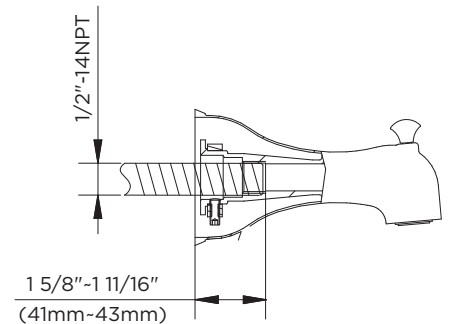

Features:

- Metal construction
- Spout with diverter
- Thread or slip combination available
- 5 1/2" tub spout length
- Chrome, brushed nickel or oil rubbed bronze finishes available

Standards & Certifications:

- None

Catalog Numbers:

- 85-194** Tub Spout, Chrome
85-194-BN Tub Spout, Brushed Nickel
85-194-RB Tub Spout, Oil Rubbed Bronze

Prefixes Available:

None

Suffixes Available:

None

Used in Faucet:

- G9-030** Brianne tub/shower trim kit
G9-030-LS Brianne tub/shower trim kit, less showerhead
G9-103 Carol Stream tub/shower trim kit
G9-103-LS Carol Stream tub/shower trim kit, less showerhead

Job Name	
Date	
Model Specified	
Quantity	
Customer	
Contractor	
Architect/engineer	