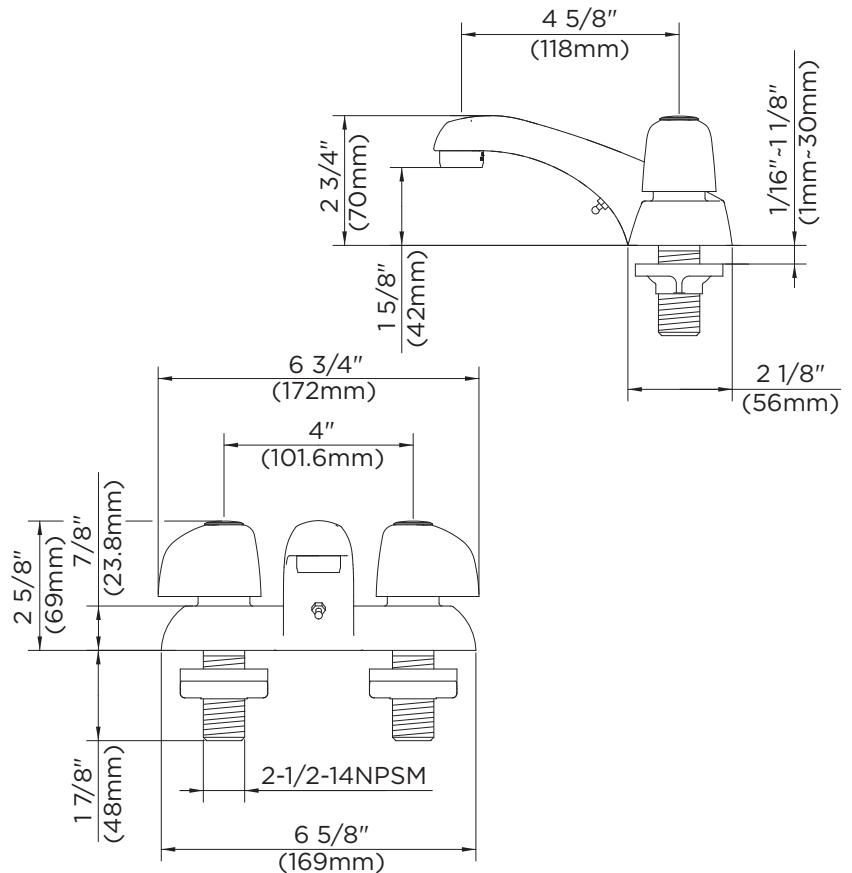

GERBER

43-411 Series Gerber Classics Two Handle Lavatory Faucet

NSF/ANSI 372

Features:

- Three hole installation
- Cast brass, heavy chrome plated body
- Metal handles with acrylic hot and cold index buttons
- Compression stems with renewable brass seats
- Working parts can be easily replaced
- 4" centers for mounting
- 1.5 gpm (5.7 L/min) maximum aerator G0091572 @ 60 psi
- Lead free waterway per NSF/ANSI 372
- Fully ADA compliant
- Limited lifetime warranty

Standards & Certifications:

- ASME A112.18.1M
- NSF/ANSI 372
- ICC/ANSI A117.1
- IAPMO/cUPC
- MASS code
- EPA/WaterSense

Catalog Numbers:

- **43-411** With Chain Stay
- **07-43-411** With Chain Stay
- **43-413** Less Pop-up and Pop-up Hole
- **43-411-65** Less Drain, With Button
- **07-43-411-65** Less Drain, With Button
- **43-411-65-66** Less Drain, With Button
- **43-411-66** With Chain Stay, Less Drain

Prefixes Available:

For Less Handles, Ceramic Cartridges,

See 53-100 Series

07- Metal Fluted Handles

Suffixes Available:

-65 With Button

-66 Wrist Blade Handle

Job Name	
Date	
Model Specified	
Quantity	
Customer	
Contractor	
Architect/engineer	

Gerber Toll Free Technical Support: 888-648-6466
www.gerberonline.com