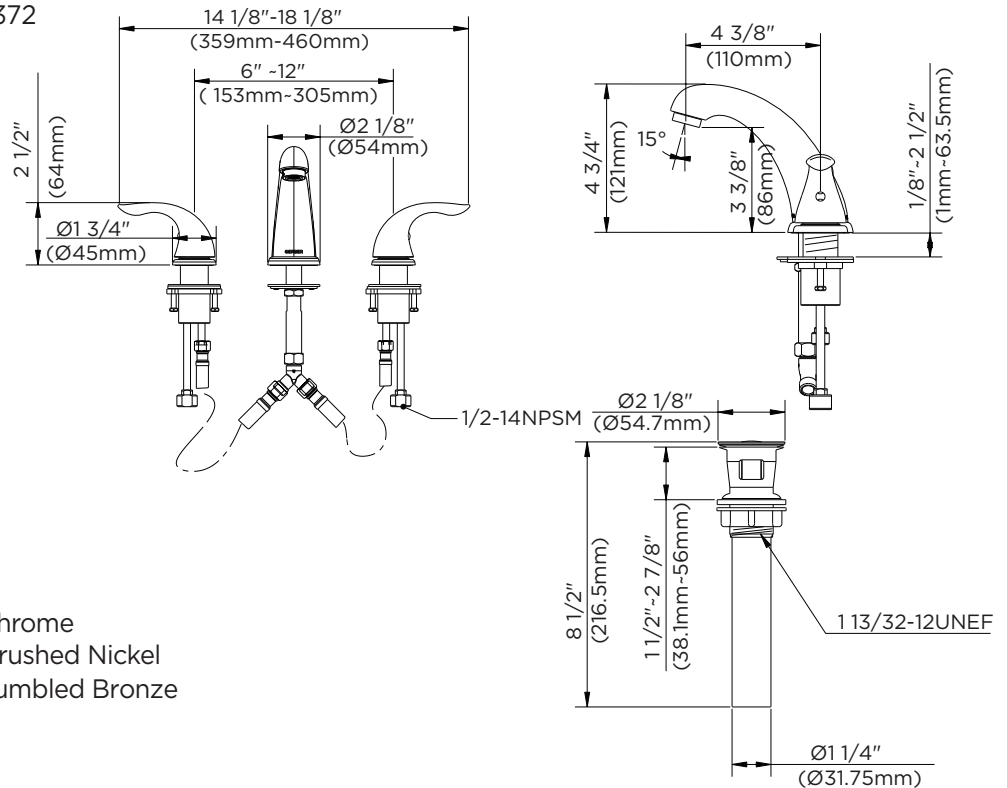

GERBER

43-374 Series Viper™ Two Handle Lavatory Faucet

Features:

- Three hole installation
- Ceramic disc cartridges G0086986 & G0086987
- Includes plastic touch down drain GA505207 with color-matching cap and black tailpiece
- Mini-widespread, 6" - 12" centers
- Chrome, brushed nickel or tumbled bronze finish
- 1.2 gpm (4.5 L/min) max aerator GA66G51252N @ 60 psi
- Lead free waterway per NSF/ANSI 372
- Fully ADA compliant
- Limited lifetime warranty
- Meets CEC requirements

Standards & Certifications:

- ASME A112.18.1M
- NSF/ANSI 372
- IAPMO/cUPC
- ICC/ANSI A117.1
- Mass Code
- EPA/WaterSense

Catalog Numbers:

1. **43-374** Plastic touch down, Chrome
   43-374-BN Plastic touch down, Brushed Nickel
   43-374-BR Plastic touch down, Tumbled Bronze

Prefixes Available:

None

Suffixes Available:

1. **BN:** Brushed Nickel
   BR: Tumbled Bronze

Job Name	
Date	
Model Specified	
Quantity	
Customer	
Contractor	
Architect/engineer	

Gerber Toll Free Technical Support: 1-888-648-6466
www.gerberonline.com