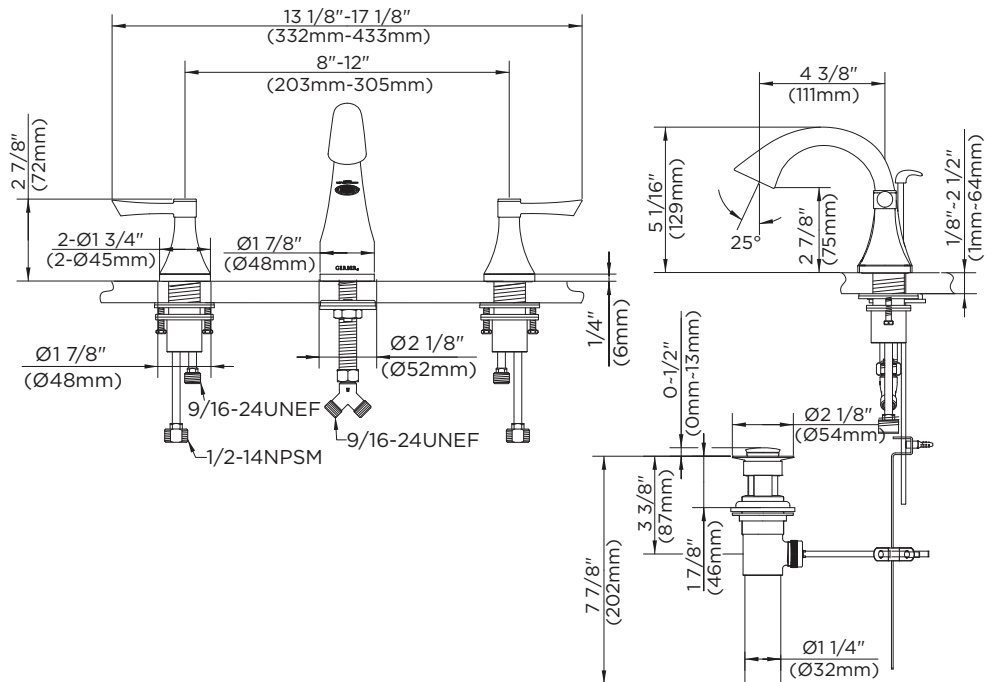

Catalog Numbers:

- 43-016 Chrome
- 43-016-BN Brushed Nickel
- 43-016-BR Tumbled Bronze

Prefixes Available:

None

Suffixes Available:

- -BN Brushed Nickel
- -BR Tumbled Bronze

Job Name	
Date	
Model Specified	
Quantity	
Customer	
Contractor	
Architect/engineer	

Gerber Toll Free Technical Support: 888-648-6466
www.gerberonline.com