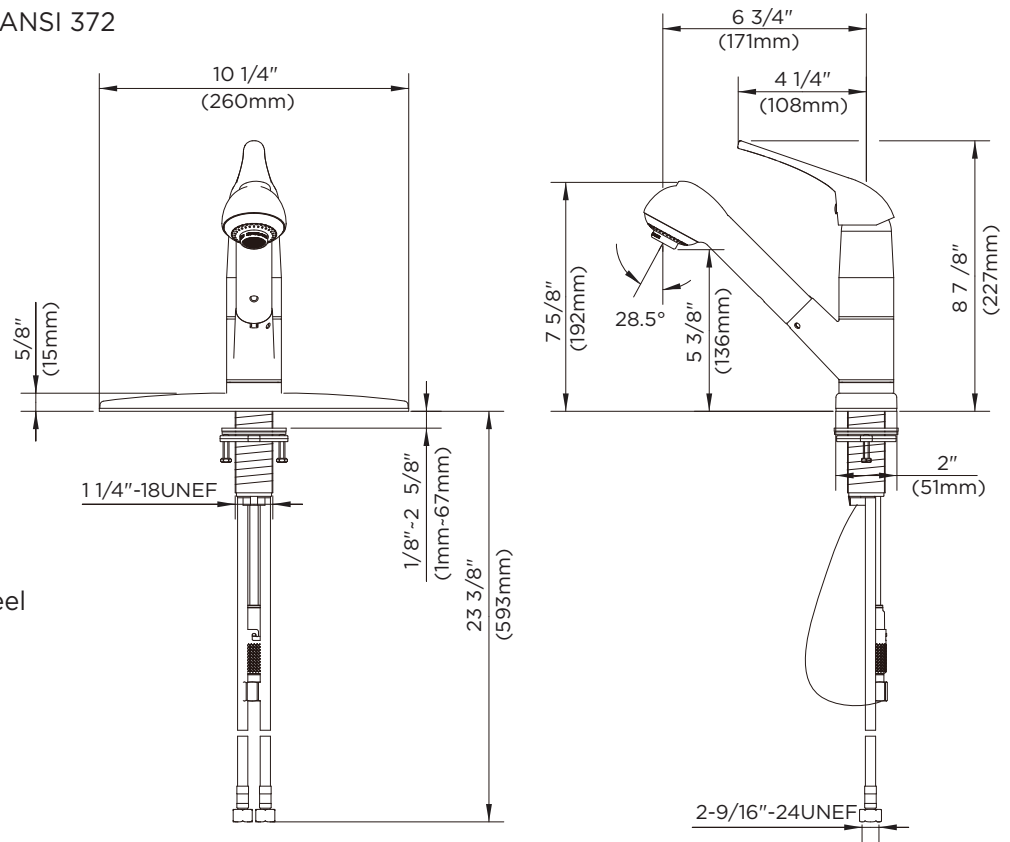

GERBER

40-445-PK Series Maxwell® Pull-Out Kitchen Faucet

Features:

- One or Three hole installation
- Ceramic disc cartridge, G0092298, w/temp limit stop
- 1.75 gpm (6.6 L/min) maximum aerator GA50017955N @ 60 psi
- Pull-out spout
- Bulk packaging for new construction
- Chrome or stainless steel finish
- Lead free waterway per NSF/ANSI 372
- Fully ADA compliant
- Limited lifetime warranty
- Meets CEC requirements

Technical Specifications:

- ASME A112.18.1
- NSF/ANSI 372
- IAPMO/cUPC
- ICC/ANSI A117.1
- MASS Code

Catalog Numbers:

- **40-445-PK** Chrome
- **40-445-PK-SS** Stainless Steel

Prefixes Available:

None

Suffixes Available:

- -PK Gerber Pak
- -SS Stainless Steel

Job Name	
Date	
Model Specified	
Quantity	
Customer	
Contractor	
Architect/engineer	

Gerber Toll Free Technical Support: 888-648-6466
www.gerberonline.com