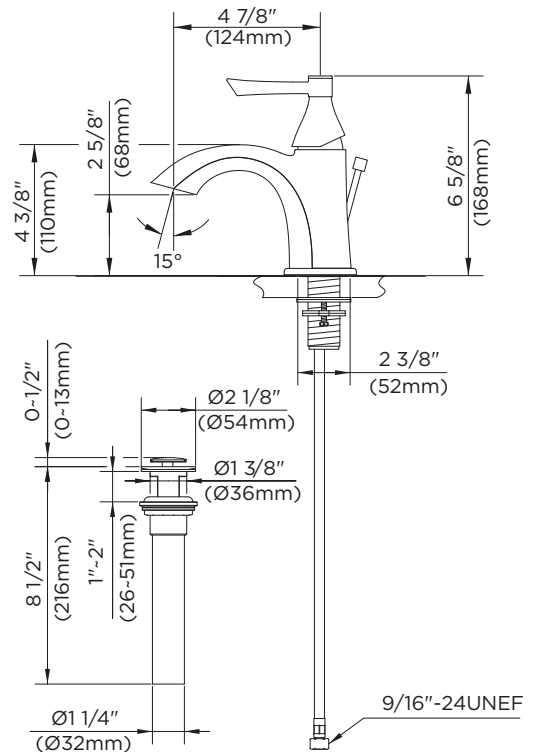

GERBER

40-370 Series Riverdale™ Single Handle Lavatory Faucet

Features:

- 1 or 3 hole installation (deck plate for 3 hole installation included)
- Ceramic disc cartridge GA507906N
- Metal pop-up drain
- Chrome, brushed nickel and tumbled bronze finishes
- 1.2 gpm (4.5 L/min) maximum aerator GA66D32862N @ 60 psi
- Lead free waterway per NSF/ANSI 372
- Fully ADA compliant
- Limited lifetime warranty
- Meets CEC requirements

Standards & Certifications:

- ASME A112.18.1M
- NSF/ANSI 372
- IAPMO/cUPC
- ICC/ANSI A117.1
- MASS Code
- EPA/WaterSense Pending

Catalog Numbers:

- **40-370** Chrome
- **40-370-BN** Brushed Nickel
- **40-370-RB** Oil Rubbed Bronze

Prefixes Available:

None

Suffixes Available:

- -BN Brushed Nickel
- -RB Oil Rubbed Bronze

Job Name	
Date	
Model Specified	
Quantity	
Customer	
Contractor	
Architect/engineer	

Gerber Toll Free Technical Support: 888-648-6466
www.gerberonline.com