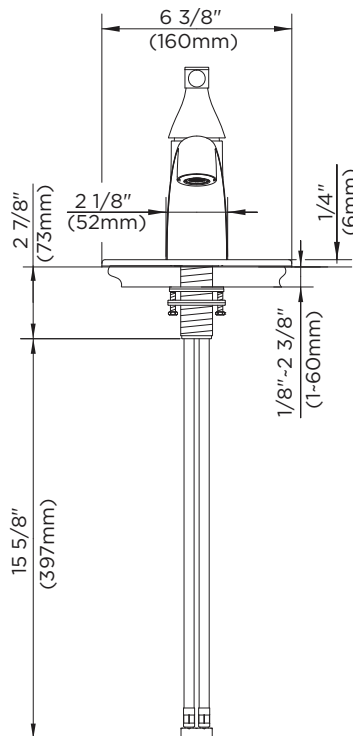

GERBER

40-370 Series Riverdale™ Single Handle Lavatory Faucet

Features:

- 1 or 3 hole installation (deck plate for 3 hole installation included)
- Ceramic disc cartridge GA507906N
- Metal pop-up drain
- Chrome, brushed nickel and tumbled bronze finishes
- 1.2 gpm (4.5 L/min) maximum aerator GA66D32862N @ 60 psi
- Lead free waterway per NSF/ANSI 372
- Fully ADA compliant
- Limited lifetime warranty
- Meets CEC requirements

Standards & Certifications:

- ASME A112.18.1M
- NSF/ANSI 372
- IAPMO/cUPC
- ICC/ANSI A117.1
- MASS Code
- EPA/WaterSense Pending

Catalog Numbers:

- **40-370** Chrome
- **40-370-BN** Brushed Nickel
- **40-370-RB** Oil Rubbed Bronze

Prefixes Available:

None

Suffixes Available:

- -BN Brushed Nickel
- -RB Oil Rubbed Bronze

Job Name	
Date	
Model Specified	
Quantity	
Customer	
Contractor	
Architect/engineer	

Gerber Toll Free Technical Support: 888-648-6466
www.gerberonline.com