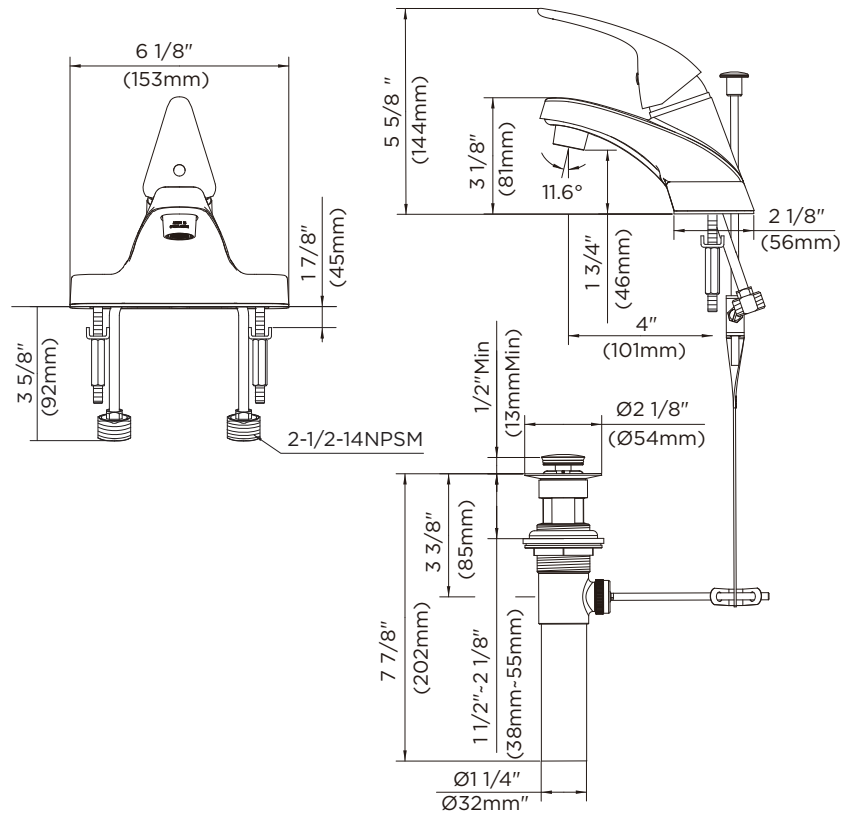

GERBER

40-116-W Maxwell® SE

Single Handle Lavatory Faucet

Features:

- 3 hole installation
- Washerless cartridge G0097499
- Includes 50/50 pop-up drain GA505020 with color-matching cap and black tailpiece
- 4" center to center installation range
- Chrome finish
- 1.2 gpm (4.5 L/min) maximum aerator GA50096355N @ 60 psi
- Lead free waterway per NSF/ANSI 372
- Fully ADA compliant
- Limited lifetime warranty

Standards & Certifications:

- ASME A112.18.1M
- NSF/ANSI 372
- IAPMO/cUPC
- ICC/ANSI A117.1
- MASS Code
- EPA/WaterSense

Catalog Numbers:

40-116-W 50/50 pop-up, Chrome

Prefixes Available:

None

Suffixes Available:

W: Washerless

Job Name	
Date	
Model Specified	
Quantity	
Customer	
Contractor	
Architect/engineer	

Gerber Toll Free Technical Support: 888-648-6466
www.gerberonline.com