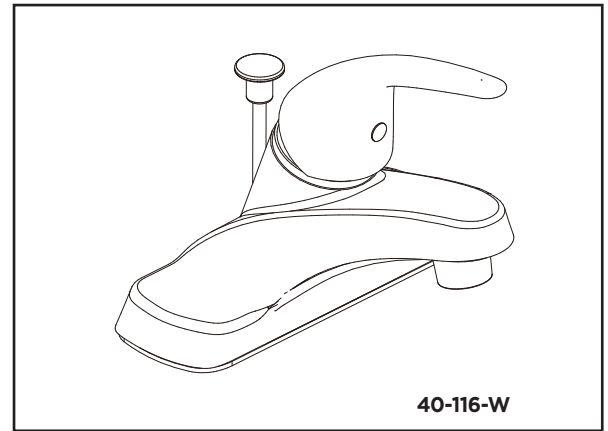

GERBER

40-116-W Maxwell® SE

Single Handle Lavatory Faucet

Features:

- 3 hole installation
- Washerless cartridge G0097499
- Includes 50/50 pop-up drain GA505020 with color-matching cap and black tailpiece
- 4" center to center installation range
- Chrome finish
- 1.2 gpm (4.5 L/min) maximum aerator GA50096355N @ 60 psi
- Lead free waterway per NSF/ANSI 372
- Fully ADA compliant
- Limited lifetime warranty

Standards & Certifications:

- ASME A112.18.1M
- NSF/ANSI 372
- IAPMO/cUPC
- ICC/ANSI A117.1
- MASS Code
- EPA/WaterSense

Catalog Numbers:

40-116-W 50/50 pop-up, Chrome

Prefixes Available:

None

Suffixes Available:

W: Washerless

Job Name	
Date	
Model Specified	
Quantity	
Customer	
Contractor	
Architect/engineer	

Gerber Toll Free Technical Support: 888-648-6466
www.gerberonline.com