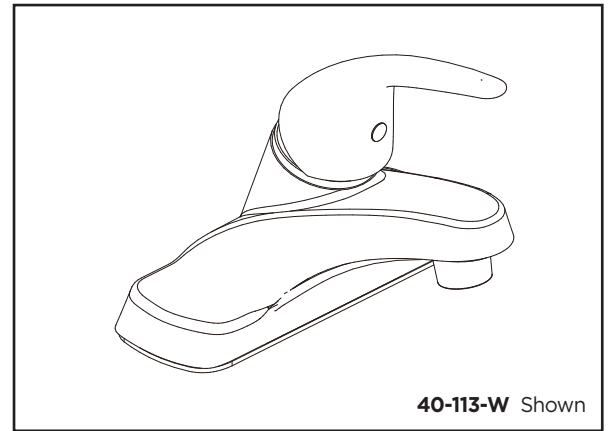

GERBER

40-113-W Maxwell® SE

Single Handle Lavatory Faucet

Features:

- 3 hole installation
- Washerless cartridge G0097499
- 4" center to center installation range
- Chrome finish
- 1.2 gpm (4.5 L/min) maximum aerator GA50096355N @ 60 psi
- Lead free waterway per NSF/ANSI 372
- Fully ADA compliant
- Limited lifetime warranty
- Meets CEC requirements