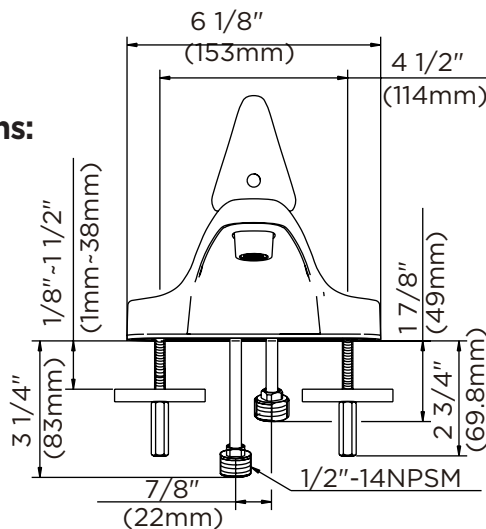

Standards & Certifications:

- ASME A112.18.1M
- NSF/ANSI 372
- IAPMO/cUPC
- ICC/ANSI A117.1
- MASS Code
- EPA/WaterSense

Catalog Numbers:

40-113-W Less drain, Chrome

Prefixes Available:

None

Suffixes Available:

W: Washerless

Job Name	
Date	
Model Specified	
Quantity	
Customer	
Contractor	
Architect/engineer	

Gerber Toll Free Technical Support: 888-648-6466
www.gerberonline.com