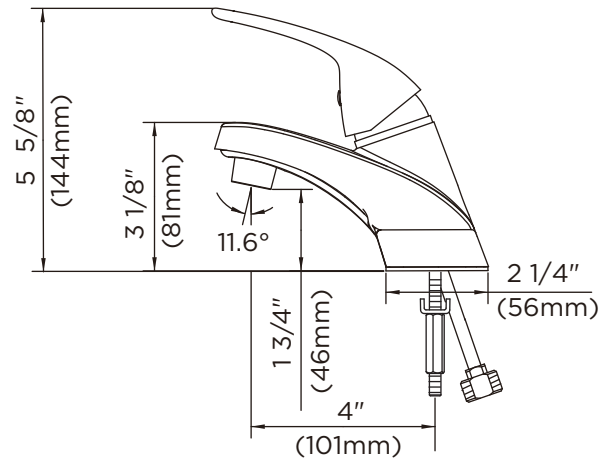

Standards & Certifications:

- ASME A112.18.1M
- NSF/ANSI 372
- IAPMO/cUPC
- ICC/ANSI A117.1
- MASS Code
- EPA/WaterSense

Catalog Numbers:

40-113-W Less drain, Chrome

Prefixes Available:

None

Suffixes Available:

W: Washerless

Job Name	
Date	
Model Specified	
Quantity	
Customer	
Contractor	
Architect/engineer	

Gerber Toll Free Technical Support: 888-648-6466
www.gerberonline.com