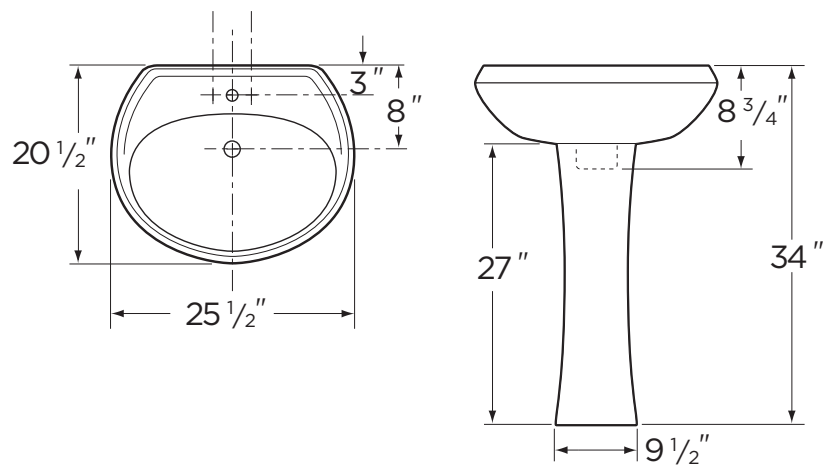

### Features:

- 25 1/2" x 20 1/2" Pedestal Lavatory
- Single Hole (22-511)
- Concealed Front Overflow
- Discrete Back Splash
- White only

### Dimensions:

Height ..... 34"  
 Width ..... 25 1/2"  
 Depth ..... 20 1/2"  
 Shipping Weight ..... 66 lbs

### Warranty:

Limited Lifetime Warranty

Specifications: Lavatory—#12-511

Pedestal—#29-842

Job Name	
Date	
Model Specified	
Quantity	
Customer	
Contractor	
Architect/engineer	

www.gerberonline.com

**NOTES:**  
All dimensions are in inches.  
Illustrations may not be drawn to scale.  
**PLUMBERS NOTE:**  
Provide suitable reinforcement for all wall supports.

**IMPORTANT:**  
Dimensions of fixtures are nominal and may vary within the range of tolerances established by ASME Standard A 112.19.2.