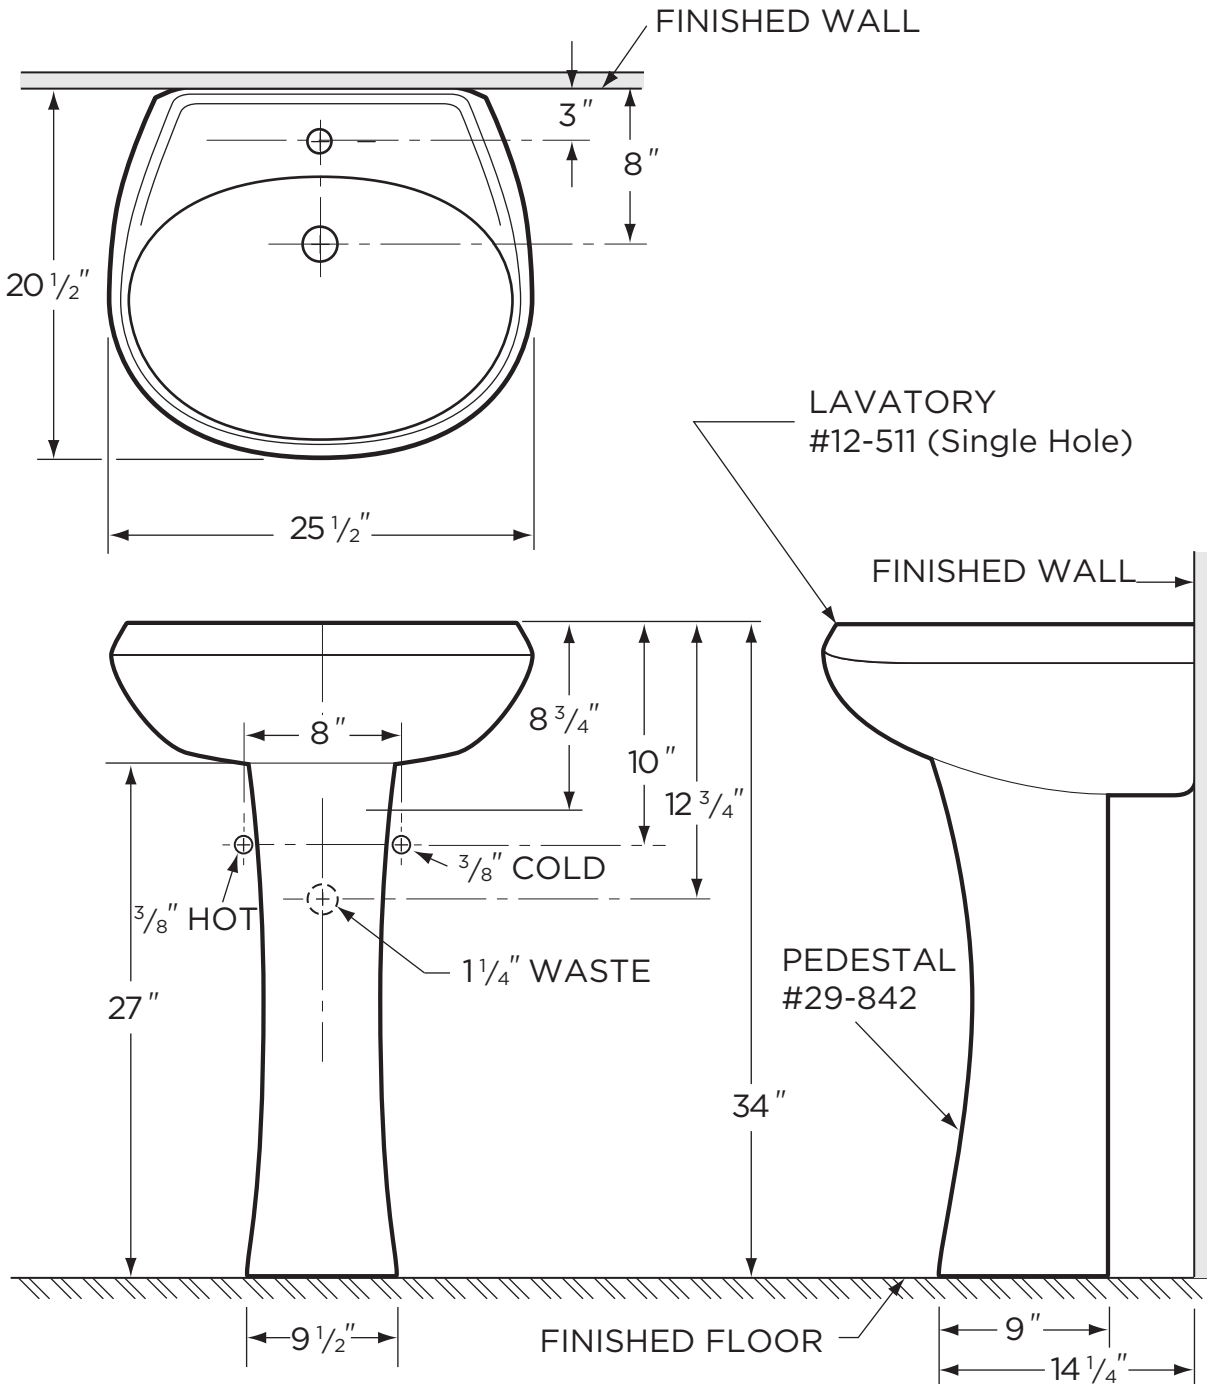

### Features:

- 25 1/2" x 20 1/2" Pedestal Lavatory
- Single Hole (22-511)
- Concealed Front Overflow
- Discrete Back Splash
- White only

### Dimensions:

Height ..... 34"  
 Width ..... 25 1/2"  
 Depth ..... 20 1/2"  
 Shipping Weight ..... 66 lbs

### Warranty:

Limited Lifetime Warranty

Specifications: Lavatory—#12-511

Pedestal—#29-842

Job Name	
Date	
Model Specified	
Quantity	
Customer	
Contractor	
Architect/engineer	

www.gerberonline.com

**NOTES:**  
All dimensions are in inches.  
Illustrations may not be drawn to scale.  
**PLUMBERS NOTE:**  
Provide suitable reinforcement for all wall supports.

**IMPORTANT:**  
Dimensions of fixtures are nominal and may vary within the range of tolerances established by ASME Standard A 112.19.2.