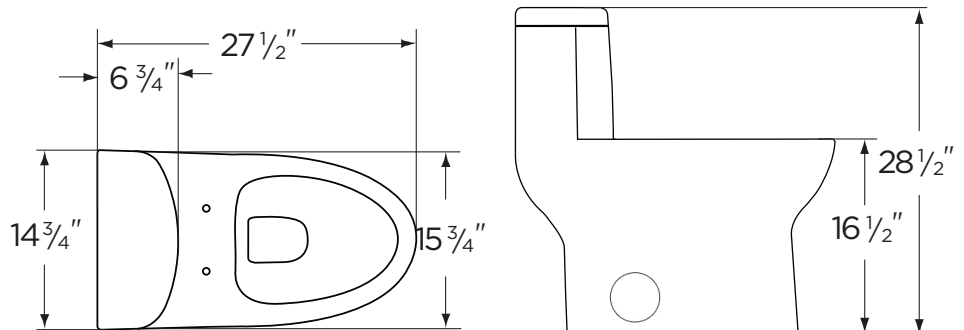

GERBER

VITREOUS CHINA
TOILET
AVALANCHE **21-019**

LAVATORIES

TOILETS

BIDETS / URINALS

CAST IRON

12" Rough-in

Gravity One-Piece Toilet Elongated, ErgoHeight™ Toilet

Features:

- One Piece Toilet with Concealed trapway
- Elongated bowl, ADA height
- Single flush 1.28 gpf (4.8 Lpf)
- Fluidmaster® fill valve, WDI 3" flush valve
- Front mount tank lever
- Soft-closing seat cover
- Color matched plastic bolt cover plates included
- Toilet seat included (99-849)

Toilet seat included

Dimensions:

- Height 28 1/2"
- Width 15 3/4"
- Depth 27 1/2"
- Rough-in 12"
- Trapway (min) 2"

Warranty:

- Limited Lifetime Warranty

THIS FIXTURE QUALIFIES ACCORDING TO ASME TEST PROCEDURES AS A LOW CONSUMPTION WATER CLOSET WITH AN AVERAGE CONSUMPTION OF 1.28 gpf (4.8 Lpf) OR LESS.

HIGH EFFICIENCY TOILET
HET

www.gerberonline.com

Job Name	
Date	
Model Specified	
Quantity	
Customer	
Contractor	
Architect/engineer	

GERBER

1.28 gpf (4.8 Lpf)

♿ TOILET
21-019
12" Rough-in
(One-Piece)

THIS FIXTURE QUALIFIES ACCORDING TO ASME TEST PROCEDURES AS A LOW CONSUMPTION WATER CLOSET WITH AN AVERAGE CONSUMPTION OF 1.28 gpf (4.8 Lpf) OR LESS.