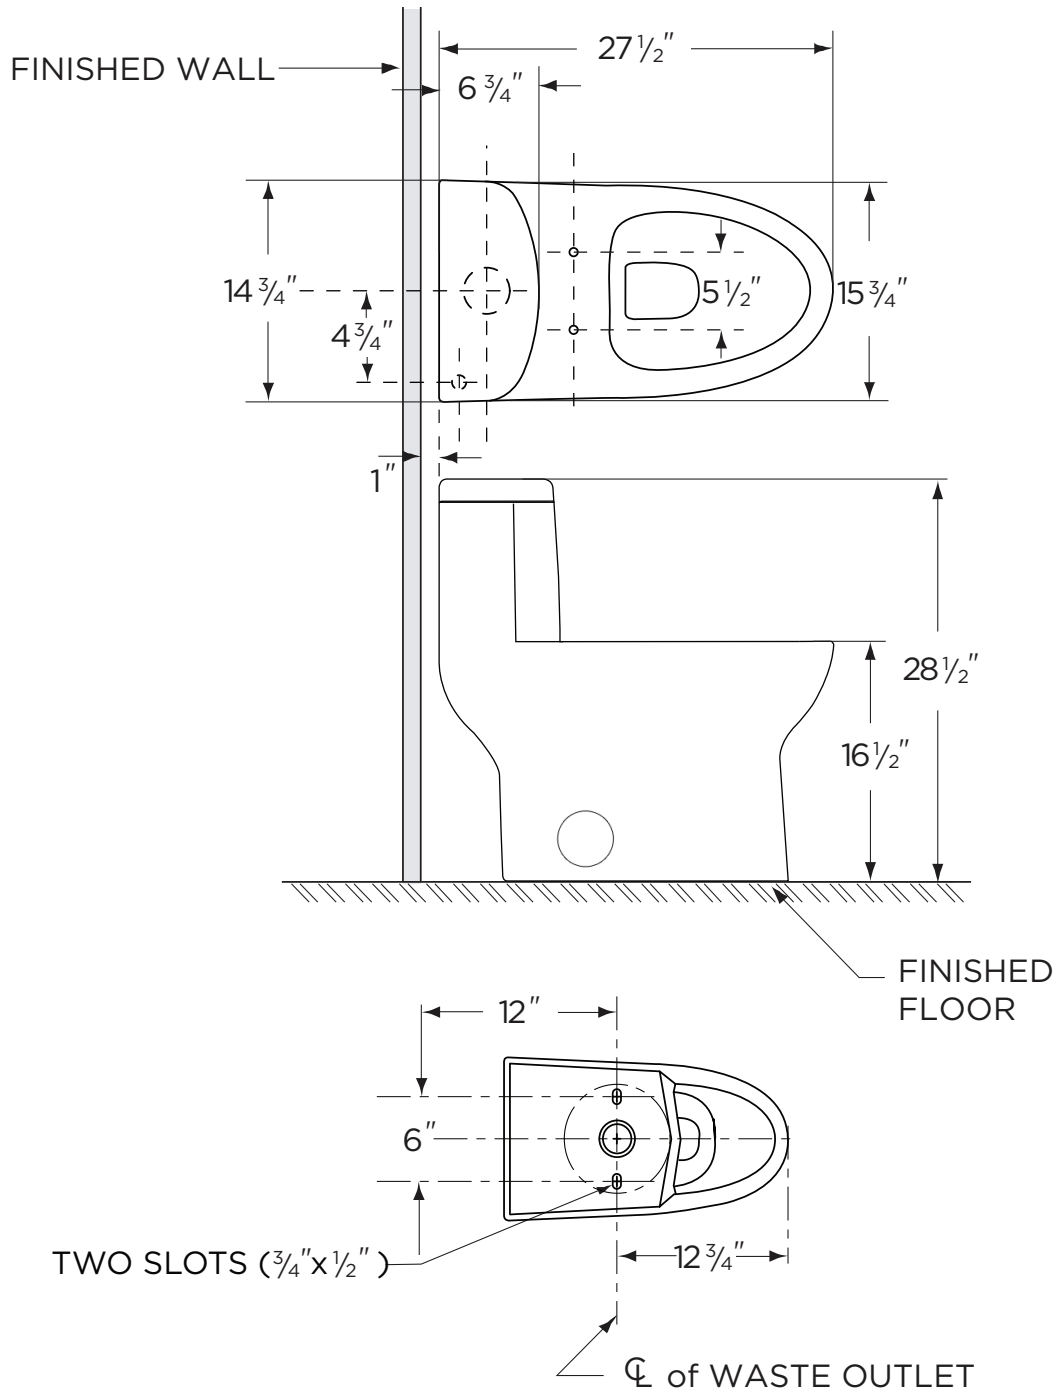

Features:

- One Piece Toilet with Concealed trapway
- Elongated bowl, ADA height
- Single flush 1.28 gpf (4.8 Lpf)
- Fluidmaster® fill valve, WDI 3" flush valve
- Front mount tank lever
- Soft-closing seat cover
- Color matched plastic bolt cover plates included
- Toilet seat included (99-849)

Toilet seat included

Dimensions:

- Height 28 1/2"
- Width 15 3/4"
- Depth 27 1/2"
- Rough-in 12"
- Trapway (min) 2"

Warranty:

- Limited Lifetime Warranty

THIS FIXTURE QUALIFIES ACCORDING TO ASME TEST PROCEDURES AS A LOW CONSUMPTION WATER CLOSET WITH AN AVERAGE CONSUMPTION OF 1.28 gpf (4.8 Lpf) OR LESS.

HIGH EFFICIENCY TOILET
HET

www.gerberonline.com

Job Name	
Date	
Model Specified	
Quantity	
Customer	
Contractor	
Architect/engineer	

GERBER

1.28 gpf (4.8 Lpf)

♿ TOILET
21-019
12" Rough-in
(One-Piece)

THIS FIXTURE QUALIFIES ACCORDING TO ASME TEST PROCEDURES AS A LOW CONSUMPTION WATER CLOSET WITH AN AVERAGE CONSUMPTION OF 1.28 gpf (4.8 Lpf) OR LESS.

IMPORTANT:
Dimensions of fixtures are nominal and may vary within the range of tolerances established by ASME Standard A 112.19.2.
THIS FIXTURE QUALIFIES ACCORDING TO ASME TEST PROCEDURES AS A LOW CONSUMPTION WATER CLOSET WITH AN AVERAGE CONSUMPTION OF 1.28 gpf (4.8 Lpf) OR LESS.