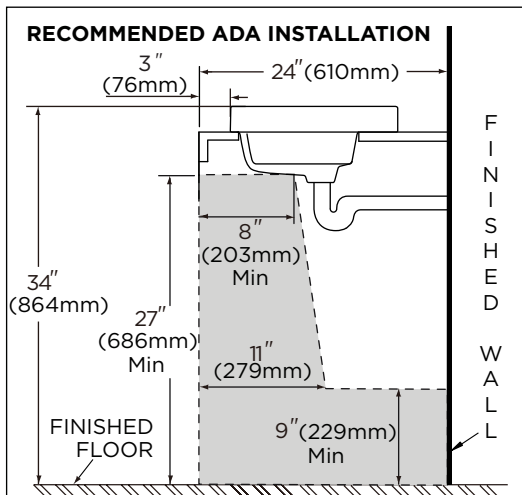

Warranty:

- Limited Lifetime Warranty; Five (5) Year Limited Warranty on other Parts

NOTES: Illustrations may not be drawn to scale.

* Dimensions shown for locations of supply lines and "P" trap are suggested.

IMPORTANT:

Dimensions of fixtures are nominal and may vary within the range of tolerances established by ASME standard A 112.19.2