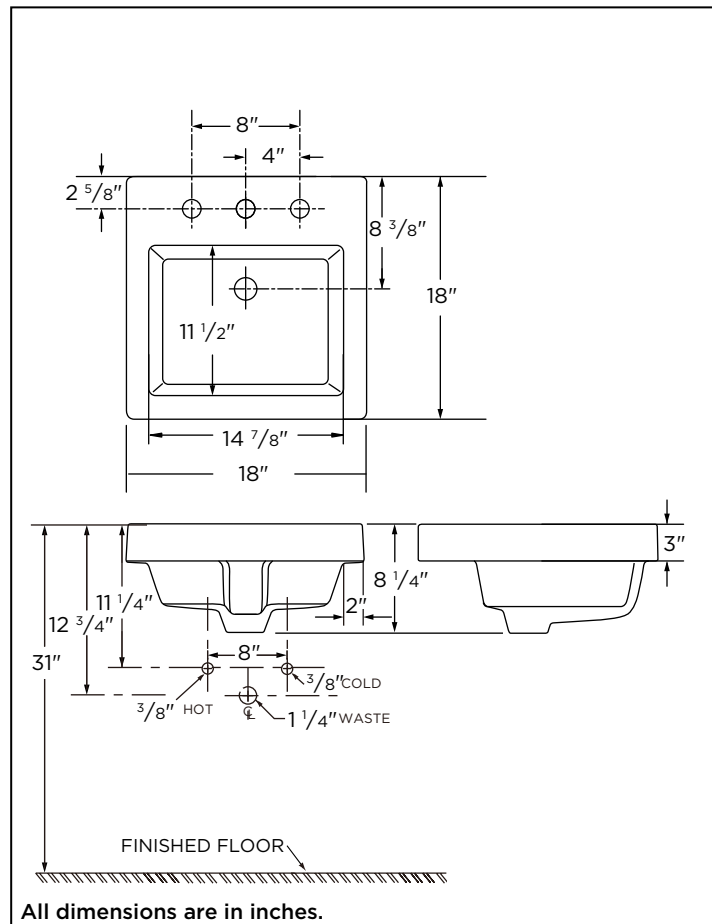

Warranty:

- Limited Lifetime Warranty; Five (5) Year Limited Warranty on other Parts

NOTES: Illustrations may not be drawn to scale.

* Dimensions shown for locations of supply lines and "P" trap are suggested.

IMPORTANT:

Dimensions of fixtures are nominal and may vary within the range of tolerances established by ASME standard A 112.19.2